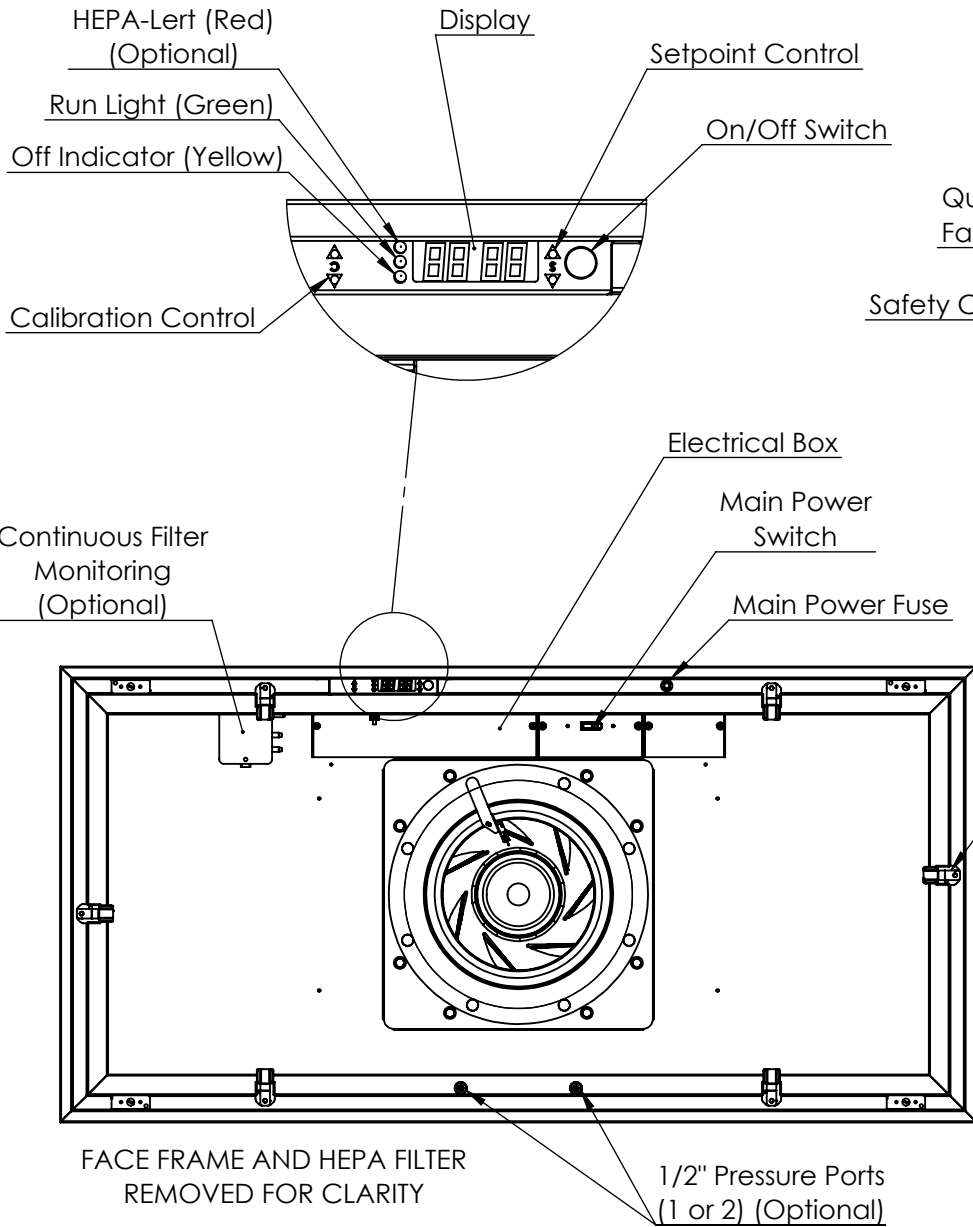

STAINLESS STEEL SSLFHFDFDU-RF-MEA

FAN FILTER UNIT - REVERSE FLOW
MOTOR & ELECTRONICS ACCESSIBLE

SECTION A-A

8701 Elmwood Ave #400
Kansas City, MO 63132
Ph:816-231-5522 Fax:816-231-8437
800-247-5746 Email:robhaake@ajmfg.us
Please Visit Our Web Site At: www.ajmfg.com

DRAWN SLG	MATERIAL 304SS	JOB NAME	TAG	QTY	REV # A
CHKD	FINISH #4 SATIN	ENGINEER	DRAWING NAME SSLFHFDFDU-RF-MEA		SHT 3/4
APRVD	SIZE	CONTRACTOR			SCL 1:10
					DO NOT SCALE