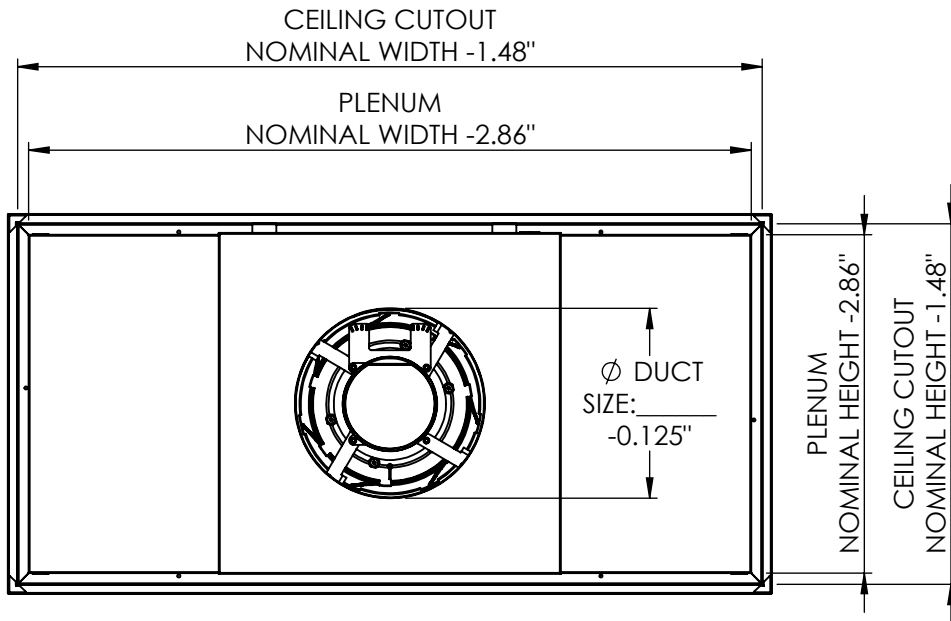

STAINLESS STEEL SSLFHD-FFU-RF-MEA

FAN FILTER UNIT - REVERSE FLOW
MOTOR & ELECTRONICS ACCESSIBLE

8701 Elmwood Ave #400
Kansas City, MO 63132
Ph:816-231-5522 Fax:816-231-8437
800-247-5746 Email:robhaake@ajmfg.us
Please Visit Our Web Site At: www.ajmfg.com

DRAWN SLG	MATERIAL 304SS	JOB NAME	TAG	QTY	REV # A
CHKD	FINISH #4 SATIN	ENGINEER	DRAWING NAME SSLFHD-FFU-RF-MEA		SHT 2/4
APRVD	SIZE	CONTRACTOR			SCL 1:12
					DO NOT SCALE