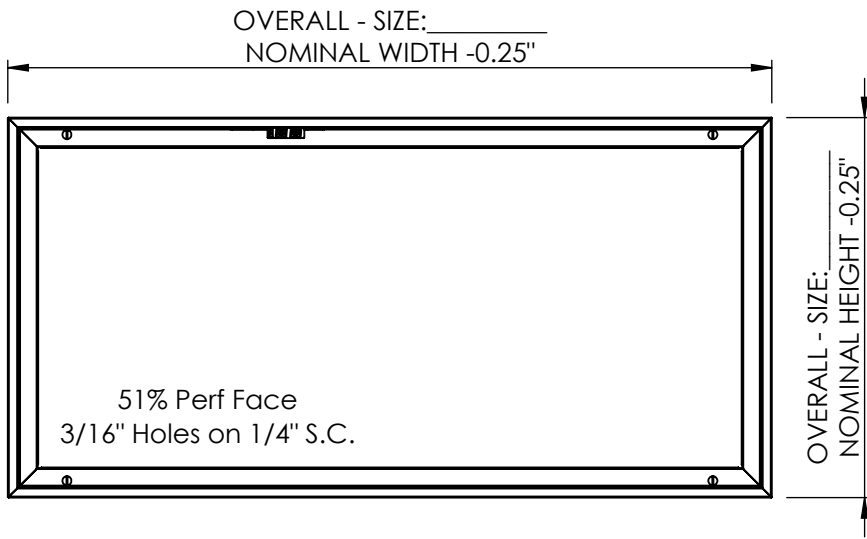

STAINLESS STEEL SSLFHD-FFU-RF-MEA

FAN FILTER UNIT - REVERSE FLOW
MOTOR & ELECTRONICS ACCESSIBLE

8701 Elmwood Ave #400
Kansas City, MO 63132
Ph:816-231-5522 Fax:816-231-8437
800-247-5746 Email:robhaake@ajmfg.us
Please Visit Our Web Site At: www.ajmfg.com

DRAWN SLG	MATERIAL 304SS	JOB NAME	TAG	QTY	REV # A
CHKD	FINISH #4 SATIN	ENGINEER	DRAWING NAME SSLFHD-FFU-RF-MEA		SHT 2/4
APRVD	SIZE	CONTRACTOR			SCL 1:12
					DO NOT SCALE