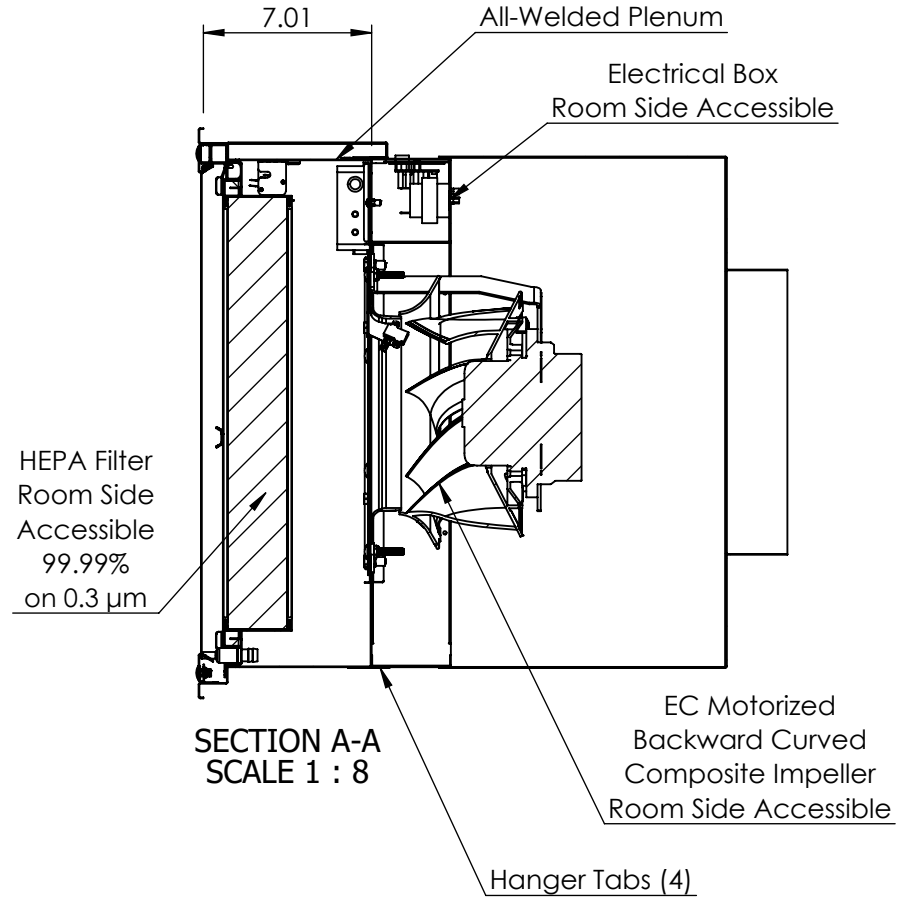

STAINLESS STEEL SSLFHD-FFU-RF-MEA

FAN FILTER UNIT - REVERSE FLOW
MOTOR & ELECTRONICS ACCESSIBLE

8701 Elmwood Ave #400
Kansas City, MO 63132
Ph:816-231-5522 Fax:816-231-8437
800-247-5746 Email:robhaake@ajmfg.us
Please Visit Our Web Site At: www.ajmfg.com

DRAWN SLG	MATERIAL 304SS	JOB NAME	TAG	QTY	REV # A
CHKD	FINISH #4 SATIN	ENGINEER	DRAWING NAME SSLFHD-FFU-RF-MEA		SHT 2/4
APRVD	SIZE	CONTRACTOR			SCL 1:12
					DO NOT SCALE