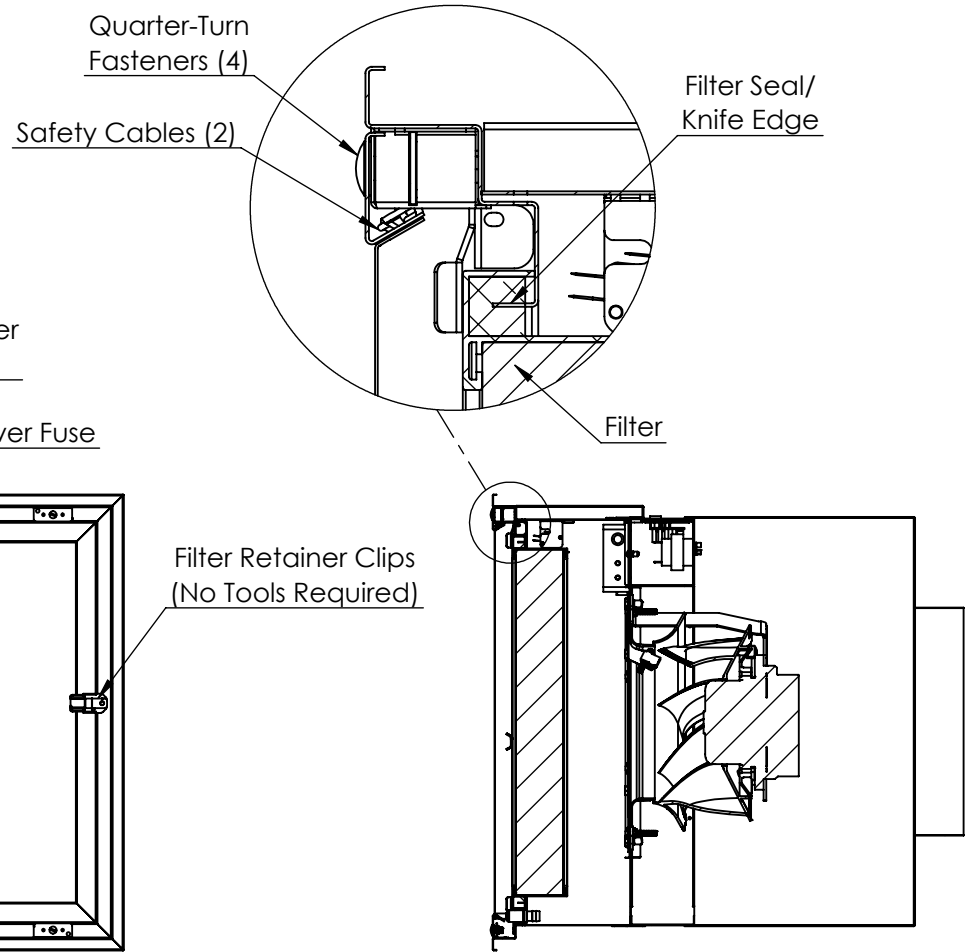

STAINLESS STEEL SSLFHFDFDU-RF-MEA

FAN FILTER UNIT - REVERSE FLOW
MOTOR & ELECTRONICS ACCESSIBLE

SECTION A-A

8701 Elmwood Ave #400
Kansas City, MO 63132
Ph:816-231-5522 Fax:816-231-8437
800-247-5746 Email:robhaake@ajmfg.us
Please Visit Our Web Site At: www.ajmfg.com

DRAWN SLG	MATERIAL 304SS	JOB NAME	TAG	QTY	REV # A
CHKD	FINISH #4 SATIN	ENGINEER	DRAWING NAME SSLFHFDFDU-RF-MEA		SHT 3/4
APRVD	SIZE	CONTRACTOR			SCL 1:10
					DO NOT SCALE