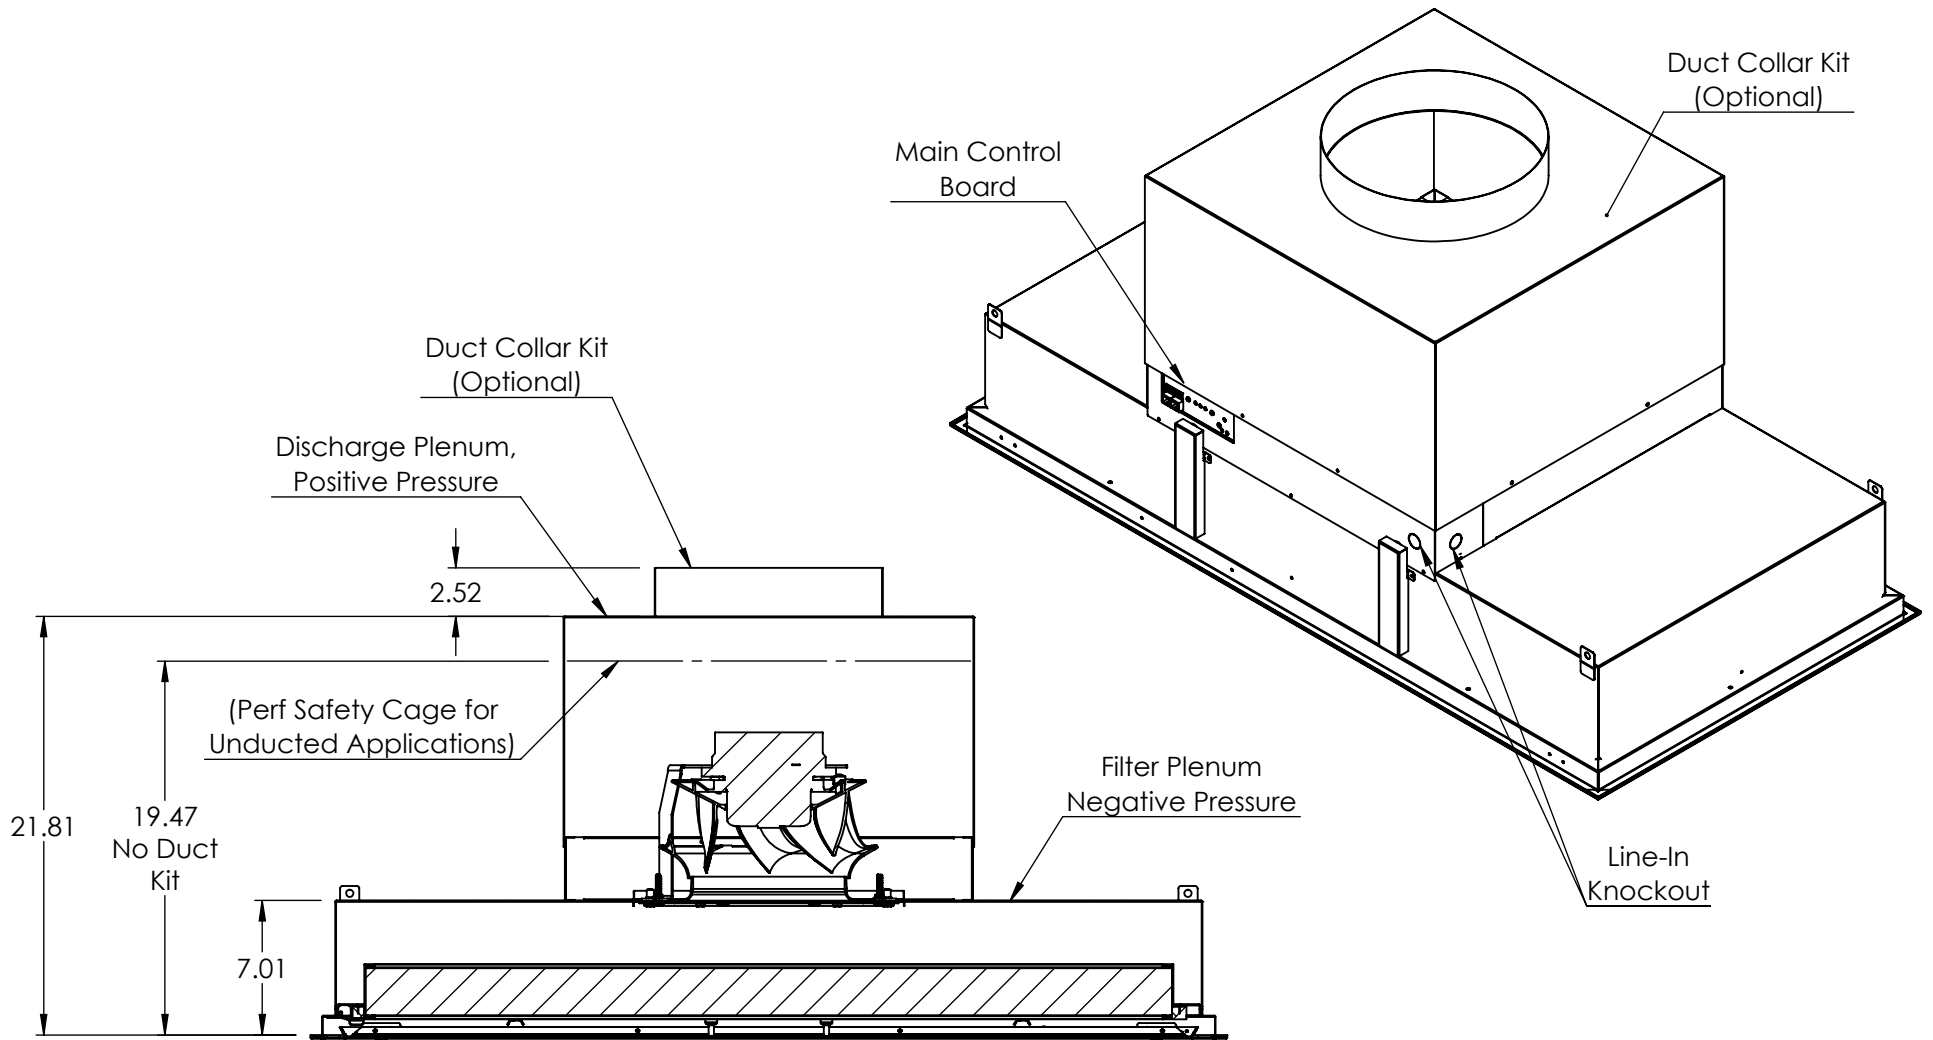

STAINLESS STEEL SSLFHD-FFU-RF-MEA

FAN FILTER UNIT - REVERSE FLOW
MOTOR & ELECTRONICS ACCESSIBLE

AJ MFG
8701 Elmwood Ave #400
Kansas City, MO 63132
Ph: 816-231-5522 Fax: 816-231-8437
800-247-5746 Email: robhaake@ajmfg.us
Please Visit Our Web Site At: www.ajmfg.com

DRAWN SLG	MATERIAL 304SS	JOB NAME	TAG	QTY	REV # A
CHKD	FINISH #4 SATIN	ENGINEER	DRAWING NAME SSLFHD-FFU-RF-MEA		SHT 4/4
APRVD	SIZE	CONTRACTOR			SCL 1:10
					DO NOT SCALE