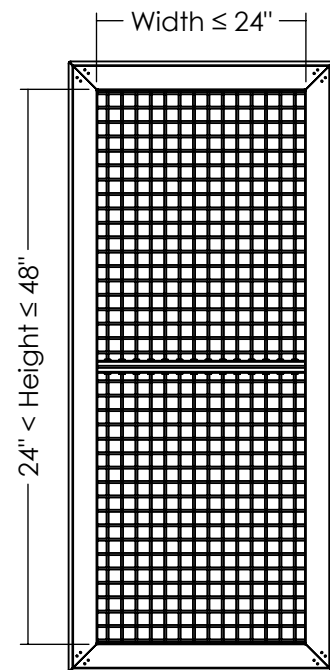

AJ MANUFACTURING CO. INC.
8701 ELMWOOD AVE #400, KANSAS CITY, MO 64132
PH: 816.231.5522 / WWW.AJMFG.COM

FRONT
(No Mullion)

BACK
(No Mullion)

FRONT
(Vertical Mullion)

BACK
(No Mullion)

FRONT
(No Mullion)

BACK
(Horizontal Mullion)