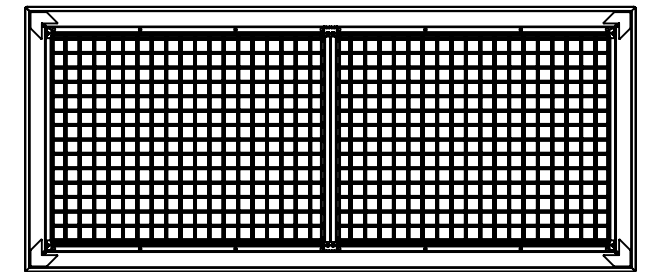

AJ MANUFACTURING CO. INC.
8701 ELMWOOD AVE #400, KANSAS CITY, MO 64132
PH: 816.231.5522 / WWW.AJMFG.COM

FRONT
(No Mullion)

BACK
(No Mullion)

FRONT
(Vertical Mullion)

BACK
(No Mullion)

FRONT
(No Mullion)

BACK
(Horizontal Mullion)