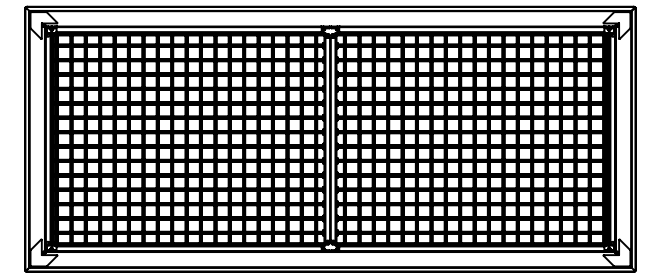

FRONT
(Vertical Mullion)

BACK
(Horizontal Mullion)

MULLION DETAIL

250 GRILLES - VERTICAL BLADES

AJ MANUFACTURING CO. INC.
 8701 ELMWOOD AVE #400, KANSAS CITY, MO 64132
 PH: 816.231.5522 / WWW.AJMFG.COM

FRONT
(No Mullion)

BACK
(No Mullion)

FRONT
(No Mullion)

BACK
(Vertical Mullion)

FRONT
(Horizontal Mullion)

BACK
(No Mullion)

FRONT
(Horizontal Mullion)

BACK
(Vertical Mullion)