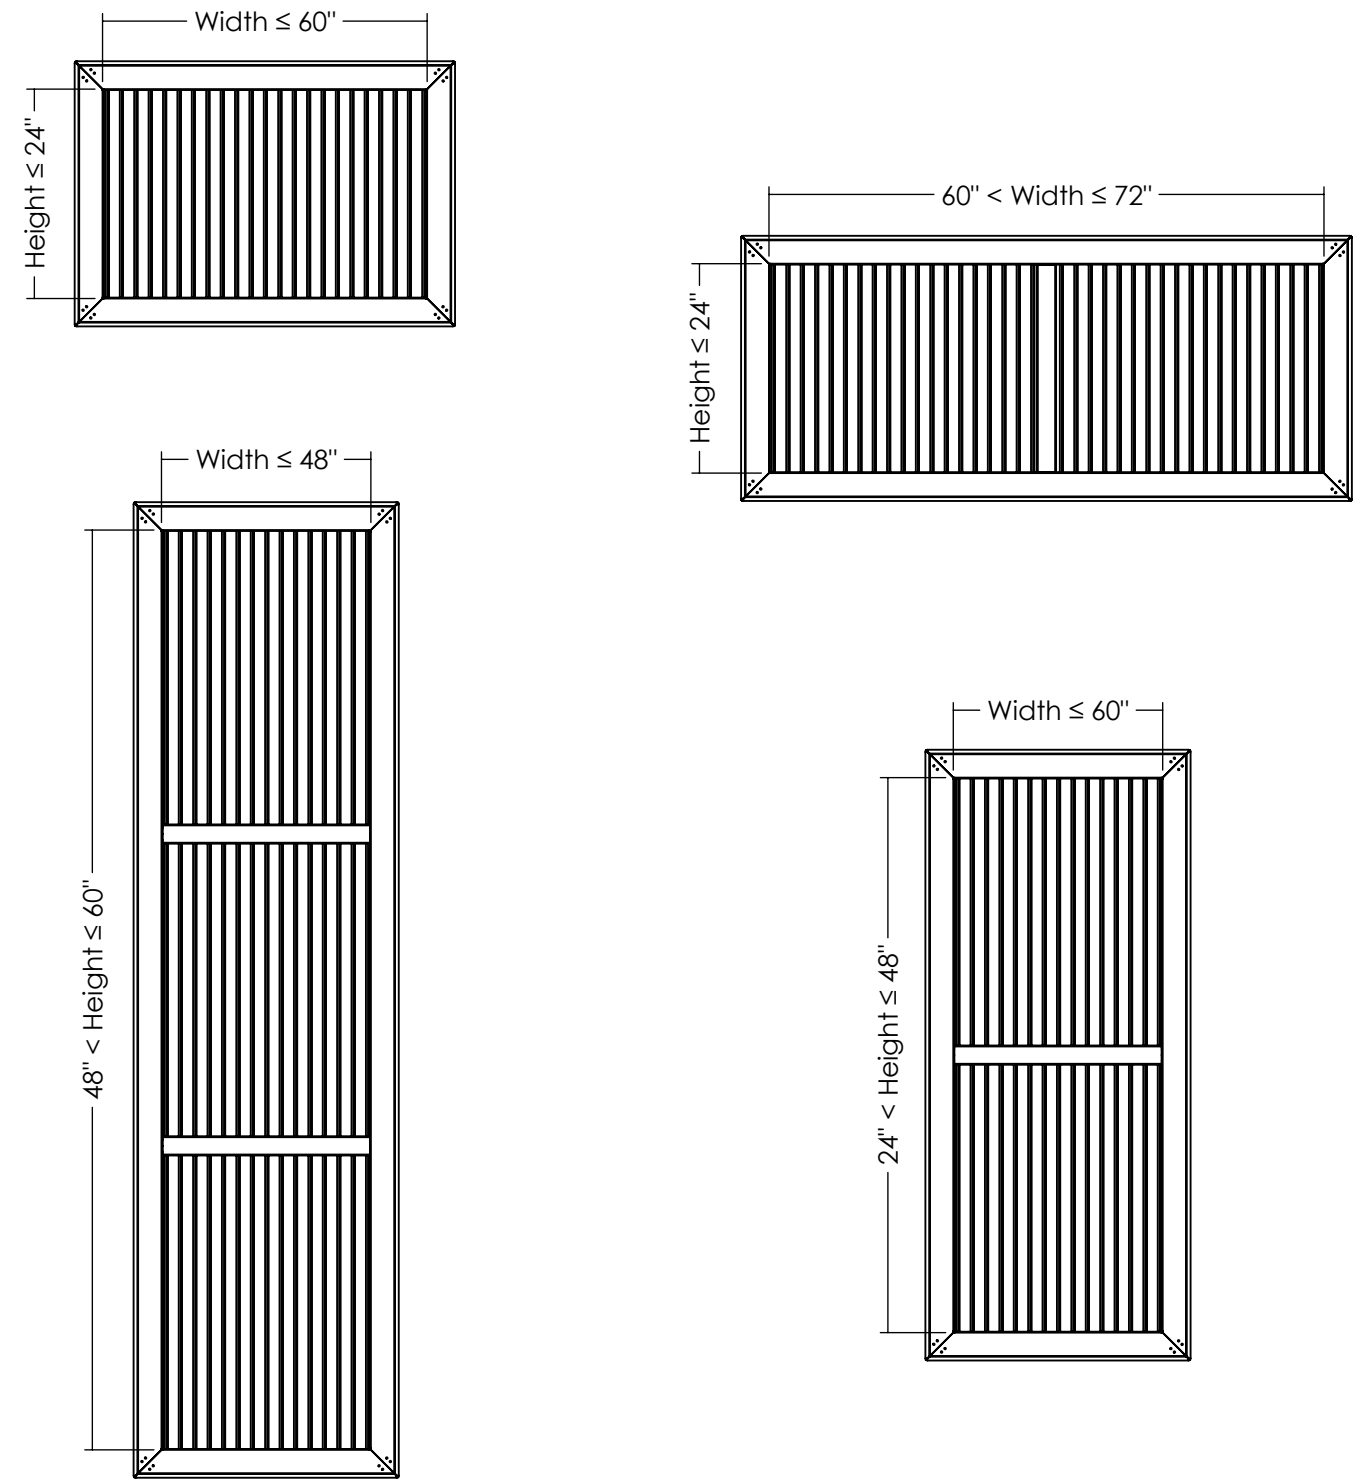

VERTICAL BLADES