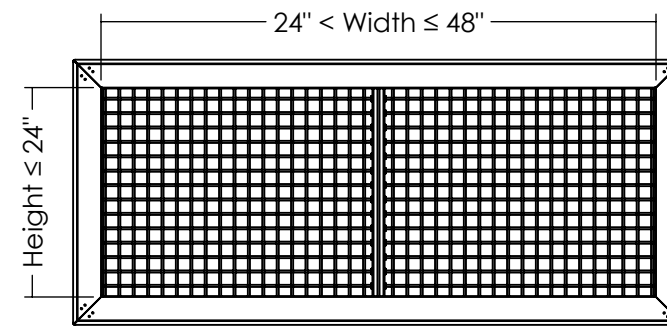

FRONT
(No Mullion)