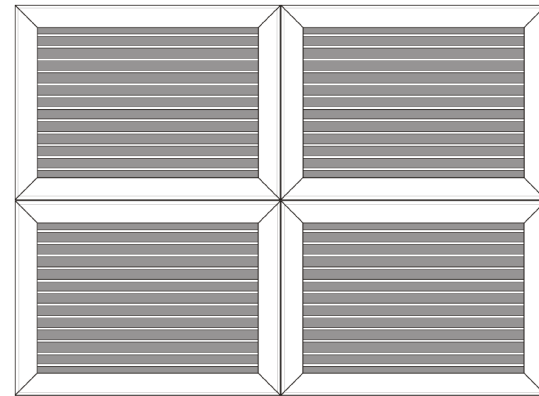

OVERSIZE MULLION DETAIL

AJ MANUFACTURING CO. INC.
8701 ELMWOOD AVE #400, KANSAS CITY, MO 64132
PH: 816.231.5522 / WWW.AJMFG.COM

OVERSIZE GRILLE EXAMPLES

**MULLION DETAIL
ALL EXCEPT SSFG & SSHFG**