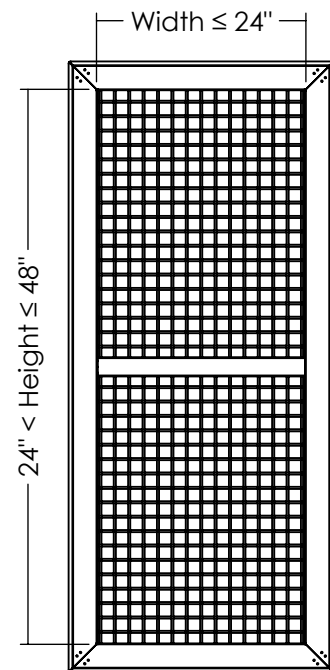

FRONT
(Vertical Mullion)

BACK
(Horizontal Mullion)

MULLION DETAIL

250 GRILLES - VERTICAL BLADES

AJ MANUFACTURING CO. INC.
 8701 ELMWOOD AVE #400, KANSAS CITY, MO 64132
 PH: 816.231.5522 / WWW.AJMFG.COM

FRONT
(No Mullion)

BACK
(No Mullion)

FRONT
(No Mullion)

BACK
(Vertical Mullion)

FRONT
(Horizontal Mullion)

BACK
(No Mullion)

FRONT
(Horizontal Mullion)

BACK
(Vertical Mullion)