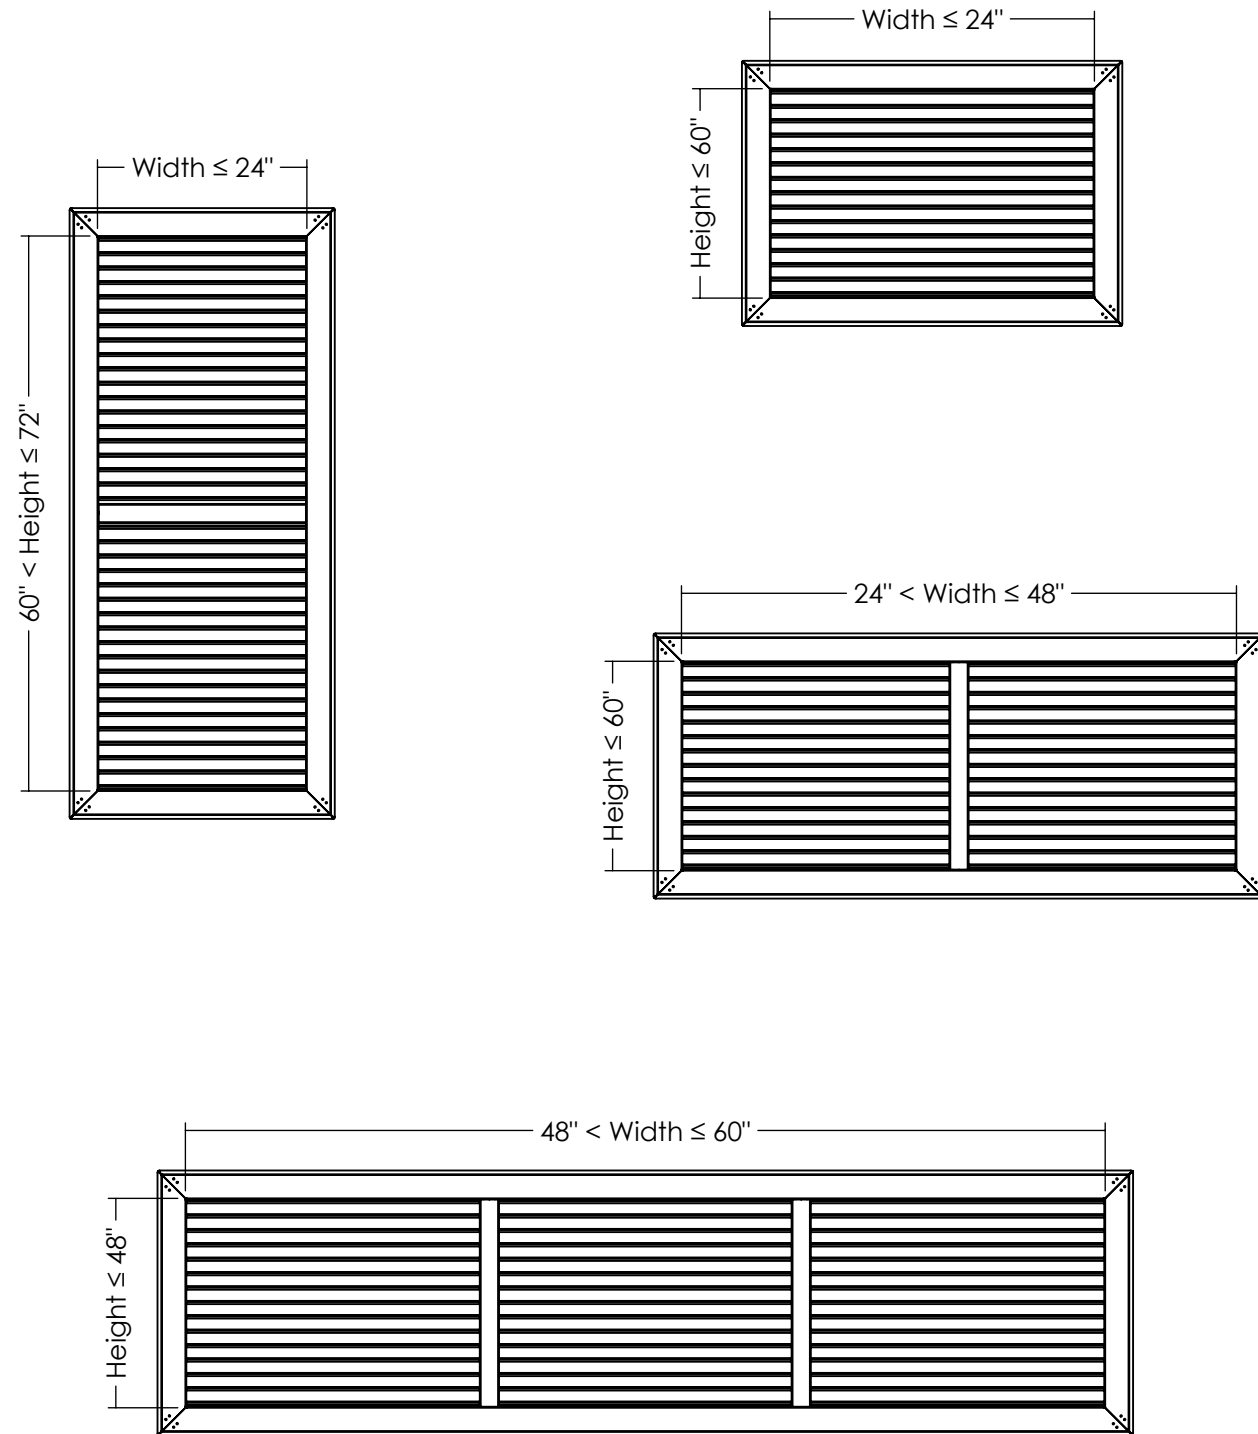

MULLION DETAIL

150 & 550 GRILLES

AJ MANUFACTURING CO. INC.
8701 ELMWOOD AVE #400, KANSAS CITY, MO 64132
PH: 816.231.5522 / WWW.AJMFG.COM

HORIZONTAL BLADES