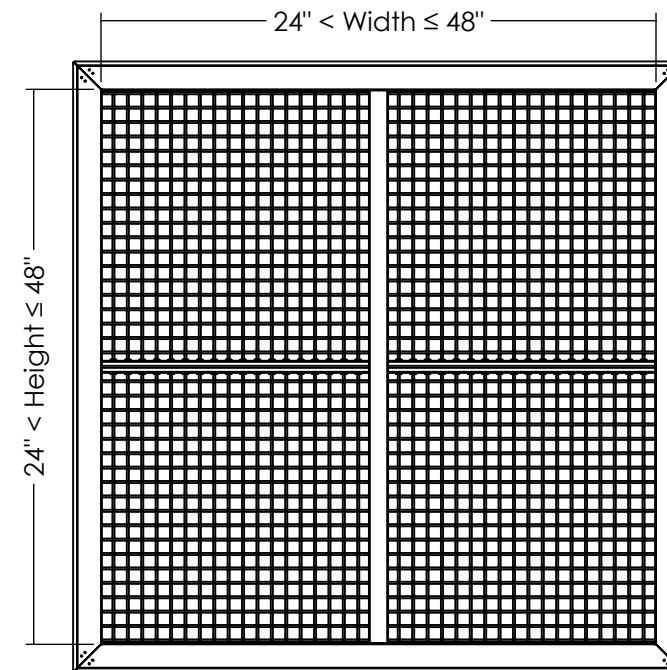

AJ MANUFACTURING CO. INC.
8701 ELMWOOD AVE #400, KANSAS CITY, MO 64132
PH: 816.231.5522 / WWW.AJMFG.COM

FRONT
(No Mullion)

BACK
(No Mullion)

FRONT
(Vertical Mullion)

BACK
(No Mullion)

FRONT
(No Mullion)

BACK
(Horizontal Mullion)