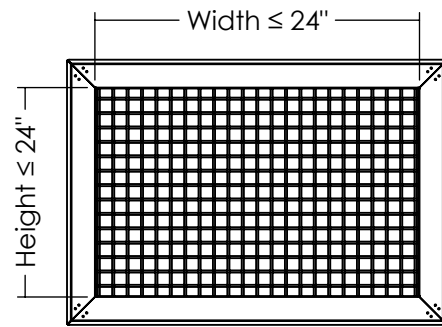

FRONT
(Vertical Mullion)

BACK
(Horizontal Mullion)

MULLION DETAIL

250 GRILLES - VERTICAL BLADES

AJ MANUFACTURING CO. INC.
 8701 ELMWOOD AVE #400, KANSAS CITY, MO 64132
 PH: 816.231.5522 / WWW.AJMFG.COM

FRONT
(No Mullion)