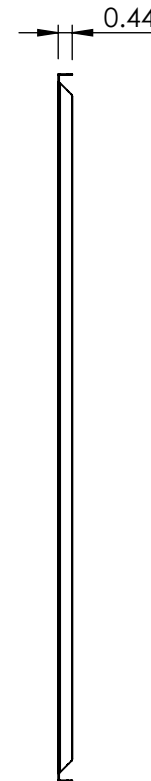

# SSPERF-CORE

PERFORATED RETURN GRILLE GRILLE  
LAY-IN MOUNT - T-BAR CEILINGS

## ORDER SIZE (Duct Opening Size)

W: \_\_\_\_\_ x H: \_\_\_\_\_

## FINISH OPTIONS

- Polished
- White Antimicrobial Powder Coat
- Other: \_\_\_\_\_

NOMINAL SIZE	OVERALL WIDTH (W)	OVERALL HEIGHT (H)
12 x 12	11.75	11.75
24 x 24	23.75	23.75
Other	Nominal - 0.25	Nominal - 0.25

Minimum Order Size (W x H) = 4 x 4  
Maximum Order Size (W x H) = 48 x 24

AJ MANUFACTURING CO. INC.  
8701 ELMWOOD AVE #400, KANSAS CITY, MO 64132  
PH: 816.231.5522 / WWW.AJMFG.COM