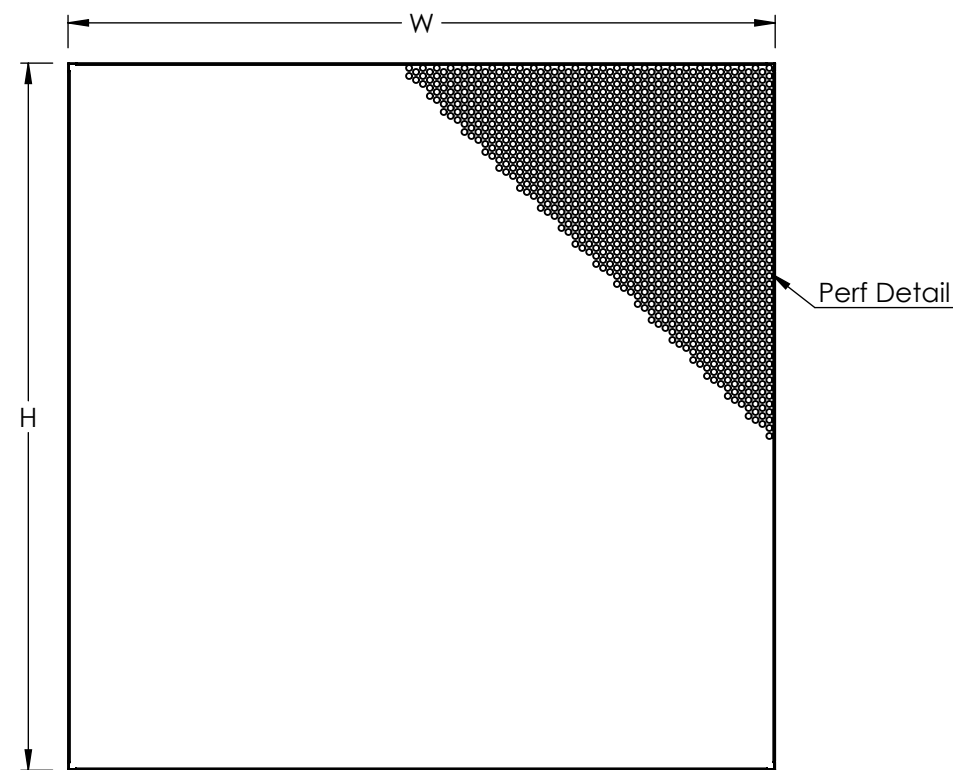

SSPERF-CORE

PERFORATED RETURN GRILLE GRILLE
LAY-IN MOUNT - T-BAR CEILINGS

STANDARD CONSTRUCTION

- 304 Stainless Steel
- 51% Perf Face

ORDER SIZE (Duct Opening Size)

W: _____ x H: _____

MATERIAL OPTIONS

- ☐ 316 Stainless Steel

FINISH OPTIONS

- ☐ Polished
- ☐ White Antimicrobial Powder Coat
- ☐ Other: _____

NOMINAL SIZE	OVERALL WIDTH (W)	OVERALL HEIGHT (H)
12 x 12	11.75	11.75
24 x 24	23.75	23.75
Other	Nominal - 0.25	Nominal - 0.25

Minimum Order Size (W x H) = 4 x 4
Maximum Order Size (W x H) = 48 x 24