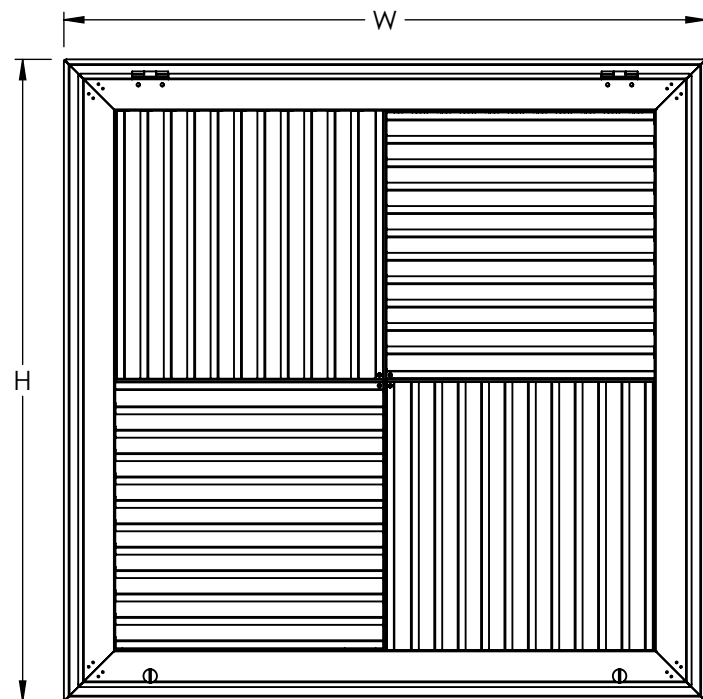

SSHFG-MLCD

HINGED FILTER GRILLE
MODULAR LOUVERED CEILING DIFFUSER

AJ MANUFACTURING CO. INC.
8701 ELMWOOD AVE #400, KANSAS CITY, MO 64132
PH: 816.231.5522 / WWW.AJMFG.COM