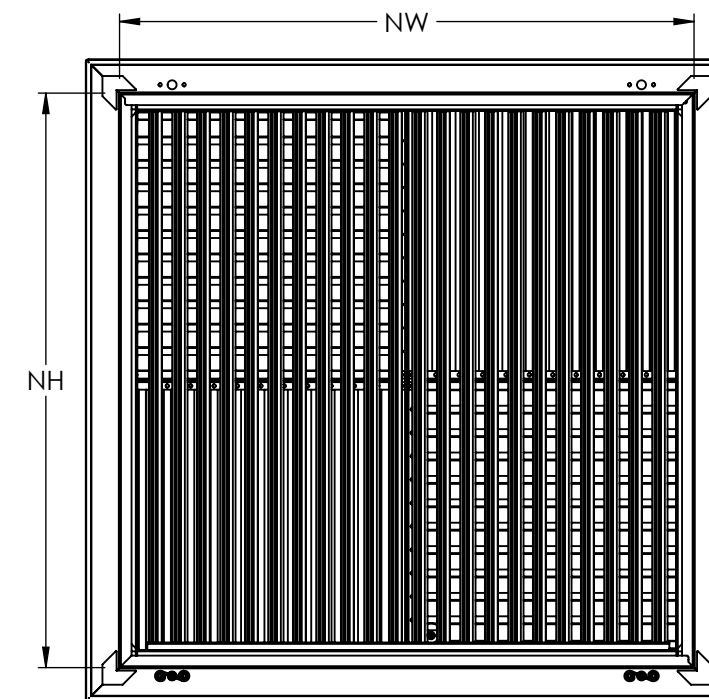

SSHFG-MLCD

HINGED FILTER GRILLE
MODULAR LOUVERED CEILING DIFFUSER

AJ MANUFACTURING CO. INC.
8701 ELMWOOD AVE #400, KANSAS CITY, MO 64132
PH: 816.231.5522 / WWW.AJMFG.COM