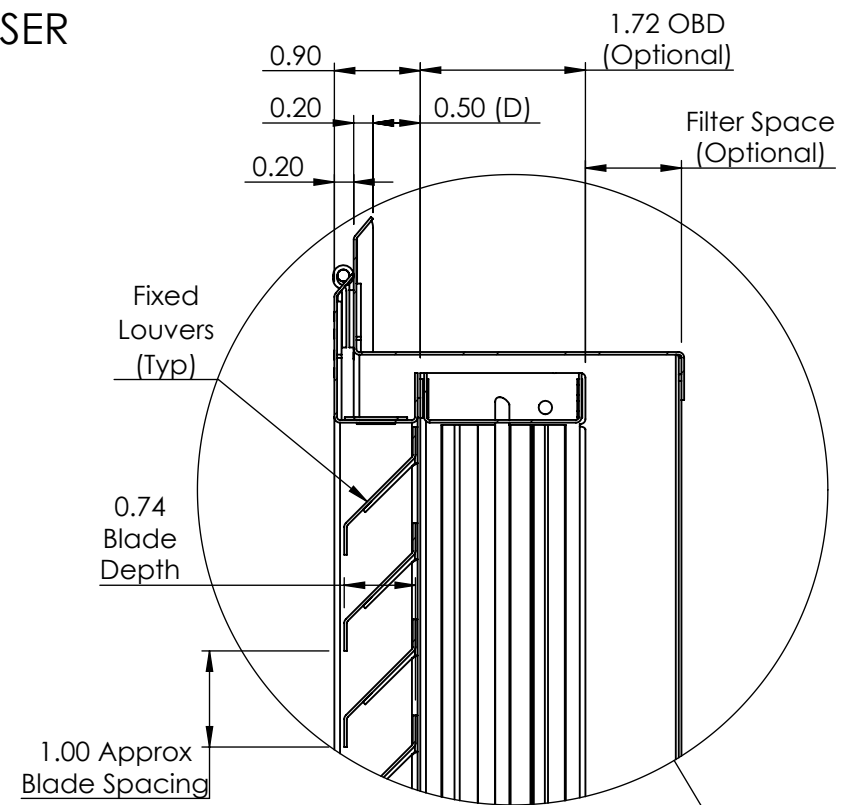

SSHFG-SSG

HINGED FILTER GRILLE
LOUVERED CEILING DIFFUSER

AJ MANUFACTURING CO. INC.
8701 ELMWOOD AVE #400, KANSAS CITY, MO 64132
PH: 816.231.5522 / WWW.AJMFG.COM