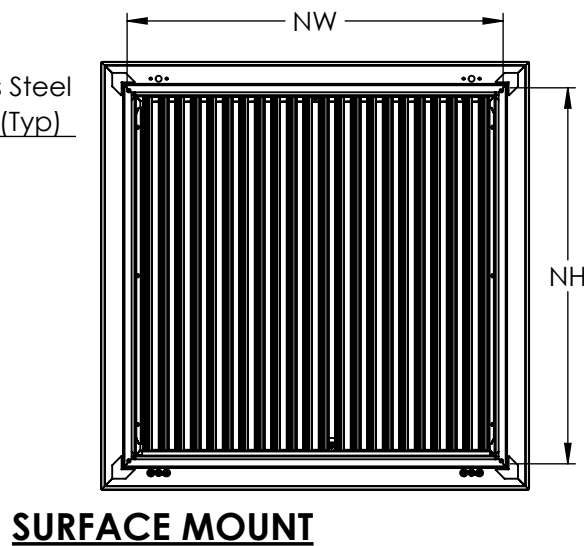

UNIT OPTIONS

- ☐ **150 Single Deflection Supply Grille** (See Page 2)
  - Blade Direction
    - ☐ Horizontal   ☐ Vertical
  - Blade Spacing
    - ☐ 0.75" (Std)   ☐ Custom

- ☐ **250 Double Deflection Supply Grille** (See Page 3)
  - Blade Direction
    - ☐ Horizontal   ☐ Vertical
  - Blade Spacing
    - ☐ 0.75" (Std)   ☐ 1.50"
  - ☐ Heavy Duty (0.50" Blade Spacing)
    - Exterior Blades Fixed Angle
      - ☐ 0°   ☐ 45°

- ☐ **550 Return Grille** (See Page 4)
  - Blade Direction
    - ☐ Horizontal   ☐ Vertical
  - Blade Angle
    - ☐ 45°   ☐ 0°
  - Blade Spacing
    - ☐ 0.75" (Std)   ☐ 0.50"
  - ☐ Heavy Duty (Added Blade Bracing)

- ☐ **EC - Egg Crate** (See Page 5)
  - Core Options
    - ☐ 0.5" x 0.5" x 0.5" (Std)
    - ☐ 1.0" x 1.0" x 1.0"
  - ☐ Channel Frame
  - ☐ Angled Blades - 45°

- ☐ **SSG - Louvered Return Grille** (See Page 6)

- ☐ **LATTICE** (See Page 7)
  - Pattern Options
    - ☐ LA   ☐ LB   ☐ LC   ☐ LD
    - ☐ LE   ☐ LF   ☐ LG   ☐ LH
    - ☐ LI   ☐ LJ