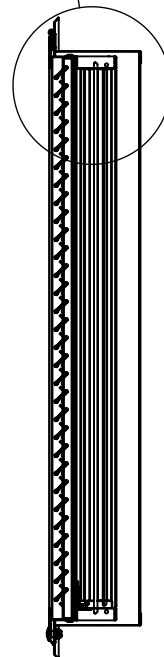

SSHFG-550

HINGED RETURN FILTER GRILLE SINGLE DEFLECTION

AJ MANUFACTURING CO. INC.
8701 ELMWOOD AVE #400, KANSAS CITY, MO 64132
PH: 816.231.5522 / WWW.AJMFG.COM

Heavy Duty Bracing (Optional)

- Horizontal Blades - 1 Support per 24" in Width of the Unit
- Vertical Blades - 1 Support per 24" in Height of the Unit