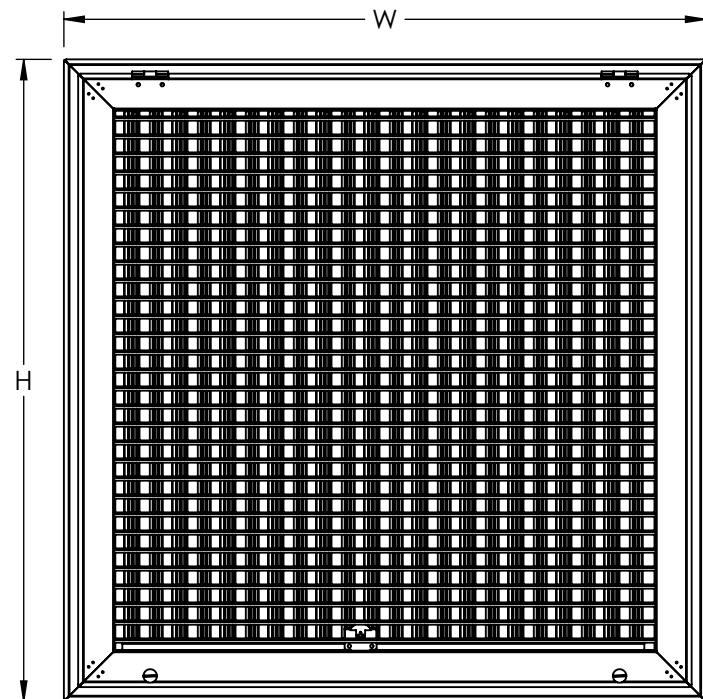

SSHFG-150

HINGED SUPPLY FILTER GRILLE
SINGLE DEFLECTION

AJ MANUFACTURING CO. INC.
8701 ELMWOOD AVE #400, KANSAS CITY, MO 64132
PH: 816.231.5522 / WWW.AJMFG.COM