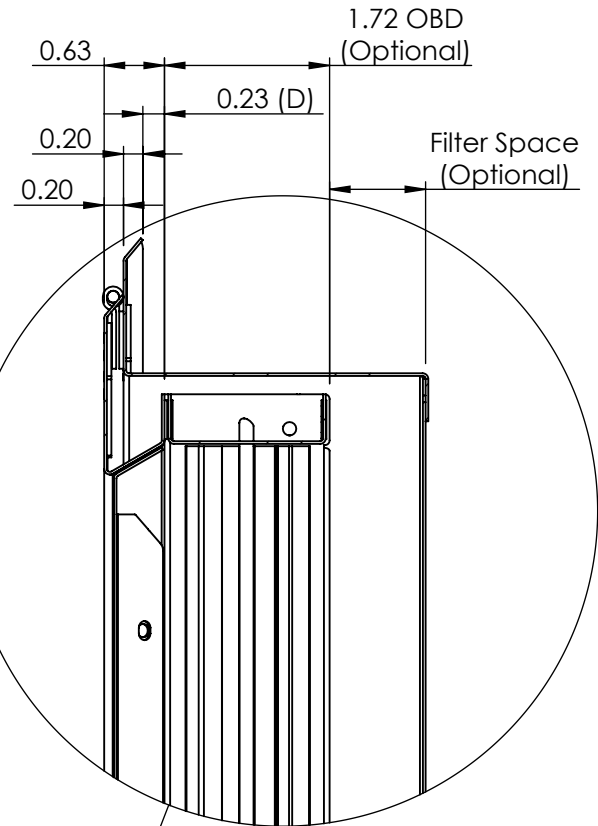

SSHFG-LATTICE

HINGED FILTER GRILLE

AJ MANUFACTURING CO. INC.
8701 ELMWOOD AVE #400, KANSAS CITY, MO 64132
PH: 816.231.5522 / WWW.AJMFG.COM

Lattice Pattern Options