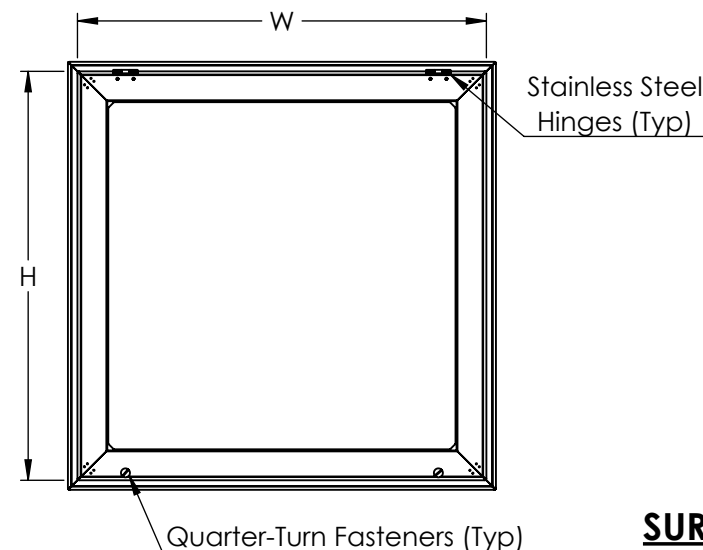

SSHFG

HINGED FILTER GRILLE

STANDARD CONSTRUCTION

- 304 Stainless Steel
- Hinged Face Frame

ORDER SIZE (Duct Opening Size)

W: _____ x H: _____

MOUNTING OPTIONS

- Surface Mount
- Lay-In Panel

INLET/OUTLET OPTIONS

- Round - Size: _____
- Square - Size: _____
 - Flanged
- Rectangle - Size: _____
 - Flanged

FILTER SPACING

- None 1" 2" Other

UNIT OPTIONS

- 150 Single Deflection Supply Grille** (See Page 2)
 - Blade Direction
 - Horizontal Vertical
 - Blade Spacing
 - 0.75" (Std) Custom

- 250 Double Deflection Supply Grille** (See Page 3)
 - Blade Direction
 - Horizontal Vertical
 - Blade Spacing
 - 0.75" (Std) 1.50"
 - Heavy Duty (0.50" Blade Spacing)
 - Exterior Blades Fixed Angle
 - 0° 45°