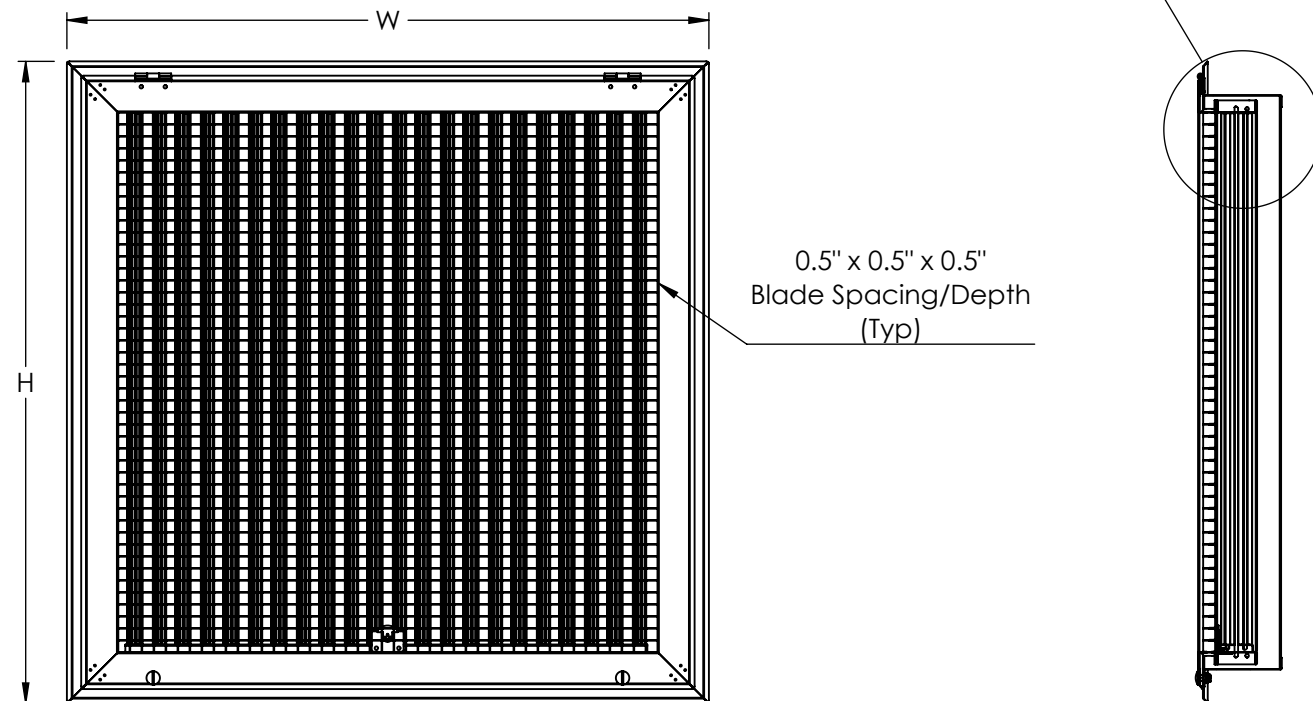

Heavy Duty Bracing (Optional)

- Horizontal Blades - 1 Support per 24" in Width of the Unit
- Vertical Blades - 1 Support per 24" in Height of the Unit

SSHFG-EC

HINGED RETURN FILTER GRILLE
EGG CRATE

AJ MANUFACTURING CO. INC.
8701 ELMWOOD AVE #400, KANSAS CITY, MO 64132
PH: 816.231.5522 / WWW.AJMFG.COM