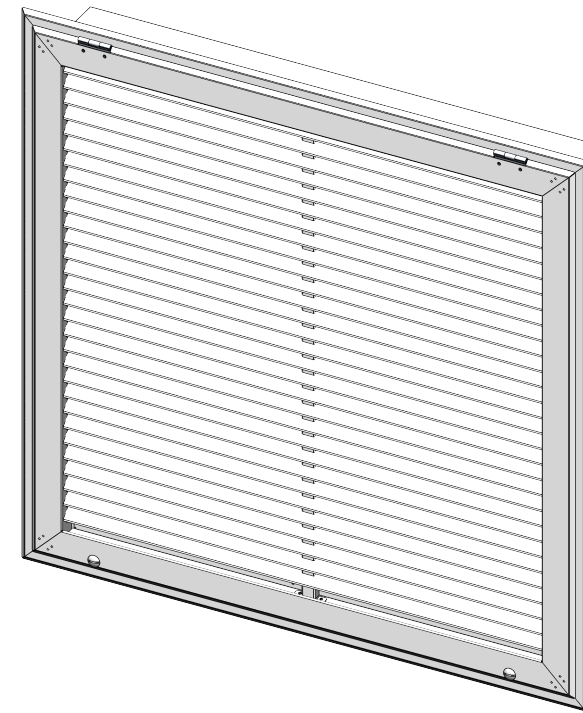

Heavy Duty Bracing (Optional)

- Horizontal Blades - 1 Support per 24" in Width of the Unit
- Vertical Blades - 1 Support per 24" in Height of the Unit

SSHFG-EC

HINGED RETURN FILTER GRILLE
EGG CRATE

AJ MANUFACTURING CO. INC.
8701 ELMWOOD AVE #400, KANSAS CITY, MO 64132
PH: 816.231.5522 / WWW.AJMFG.COM