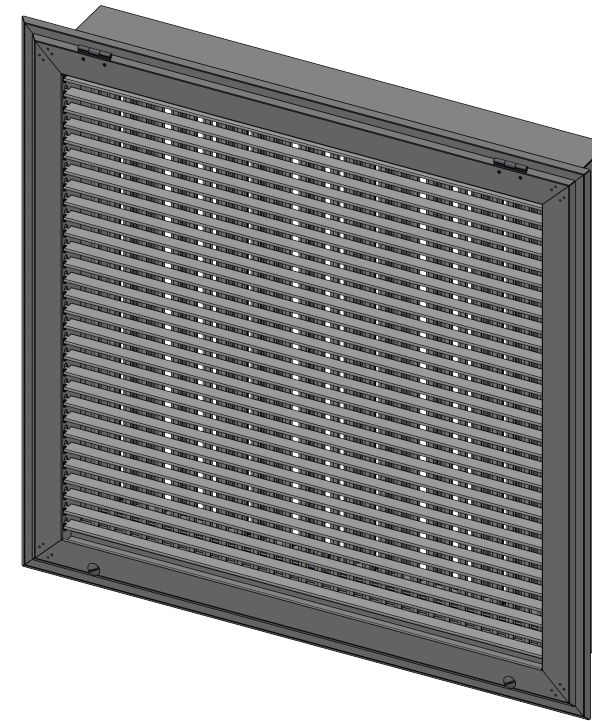

SSHFG-250

HINGED SUPPLY FILTER GRILLE
DOUBLE DEFLECTION

AJ MANUFACTURING CO. INC.
8701 ELMWOOD AVE #400, KANSAS CITY, MO 64132
PH: 816.231.5522 / WWW.AJMFG.COM