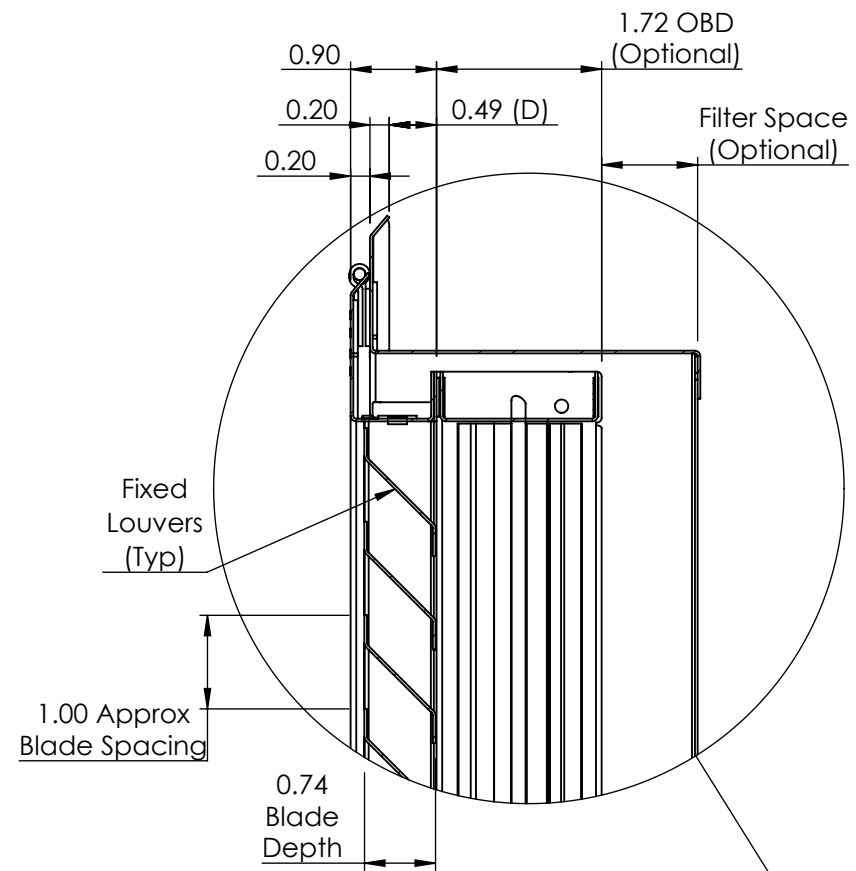

SSHFG-MLCD

HINGED FILTER GRILLE
MODULAR LOUVERED CEILING DIFFUSER

AJ MANUFACTURING CO. INC.
8701 ELMWOOD AVE #400, KANSAS CITY, MO 64132
PH: 816.231.5522 / WWW.AJMFG.COM