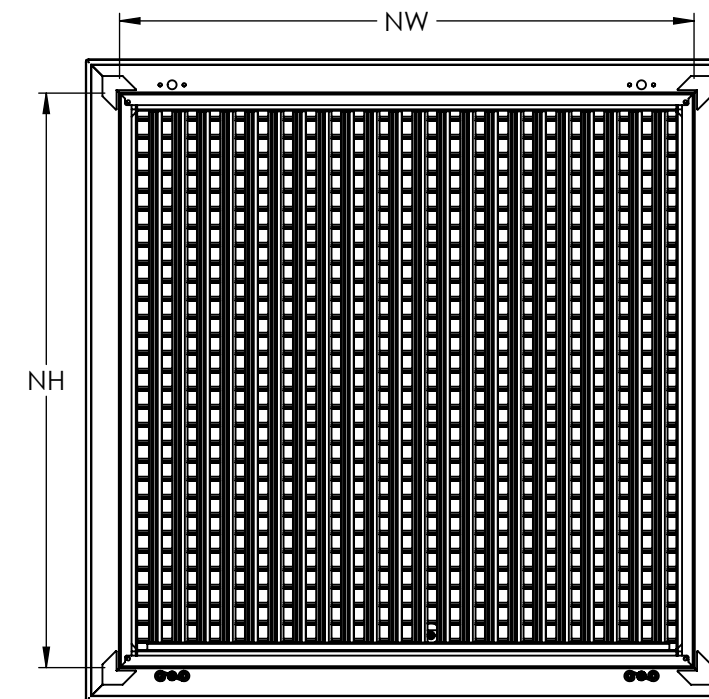

SSHFG-150

HINGED SUPPLY FILTER GRILLE
SINGLE DEFLECTION

AJ MANUFACTURING CO. INC.
8701 ELMWOOD AVE #400, KANSAS CITY, MO 64132
PH: 816.231.5522 / WWW.AJMFG.COM