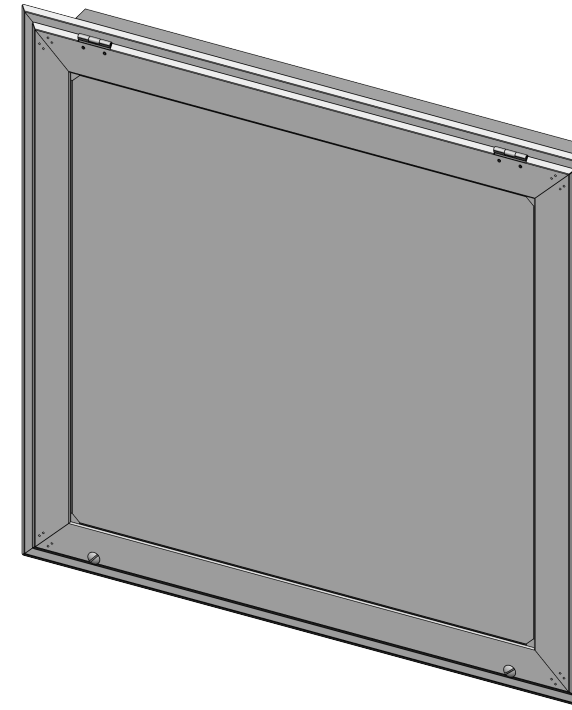

SSHFG-PERF

HINGED FILTER GRILLE

AJ MANUFACTURING CO. INC.
8701 ELMWOOD AVE #400, KANSAS CITY, MO 64132
PH: 816.231.5522 / WWW.AJMFG.COM