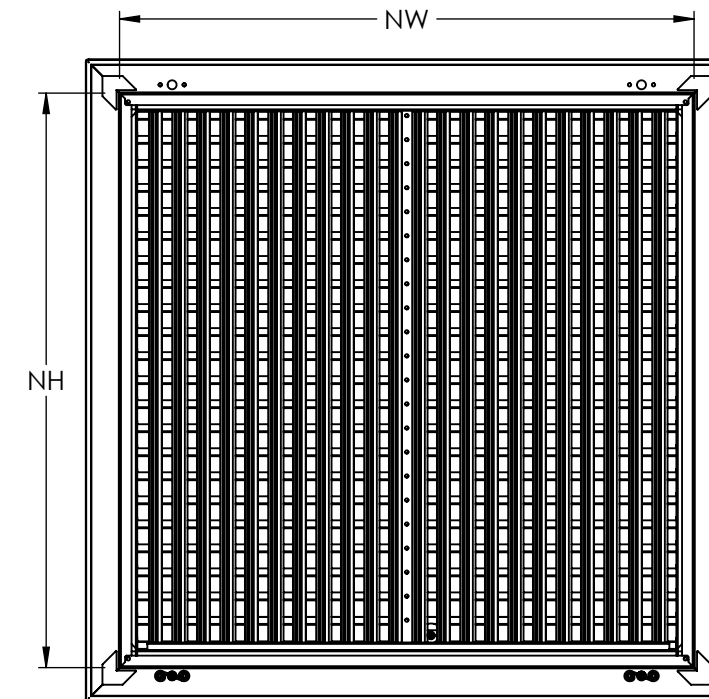

SSHFG-SSG

HINGED FILTER GRILLE
LOUVERED CEILING DIFFUSER

AJ MANUFACTURING CO. INC.
8701 ELMWOOD AVE #400, KANSAS CITY, MO 64132
PH: 816.231.5522 / WWW.AJMFG.COM