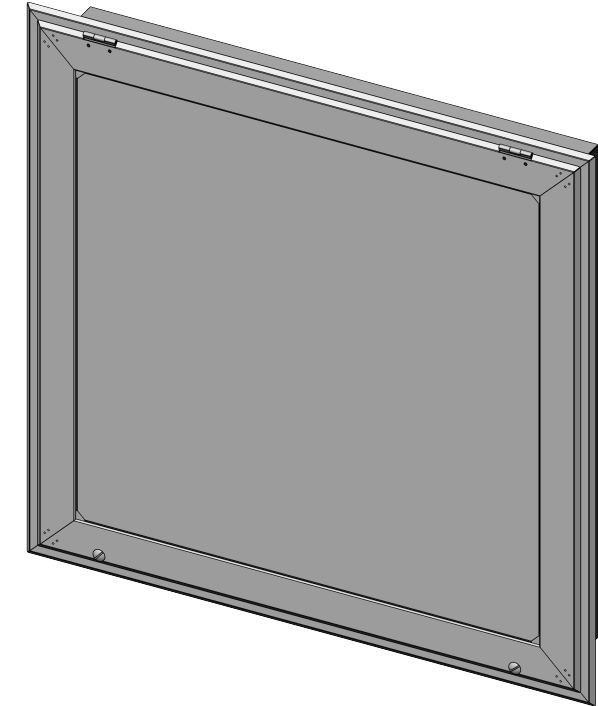

SSHFG-LATTICE

HINGED FILTER GRILLE

AJ MANUFACTURING CO. INC.
8701 ELMWOOD AVE #400, KANSAS CITY, MO 64132
PH: 816.231.5522 / WWW.AJMFG.COM

Lattice Pattern Options