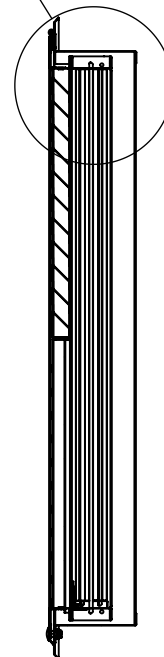

SSHFG-MLCD

HINGED FILTER GRILLE
MODULAR LOUVERED CEILING DIFFUSER

AJ MANUFACTURING CO. INC.
8701 ELMWOOD AVE #400, KANSAS CITY, MO 64132
PH: 816.231.5522 / WWW.AJMFG.COM