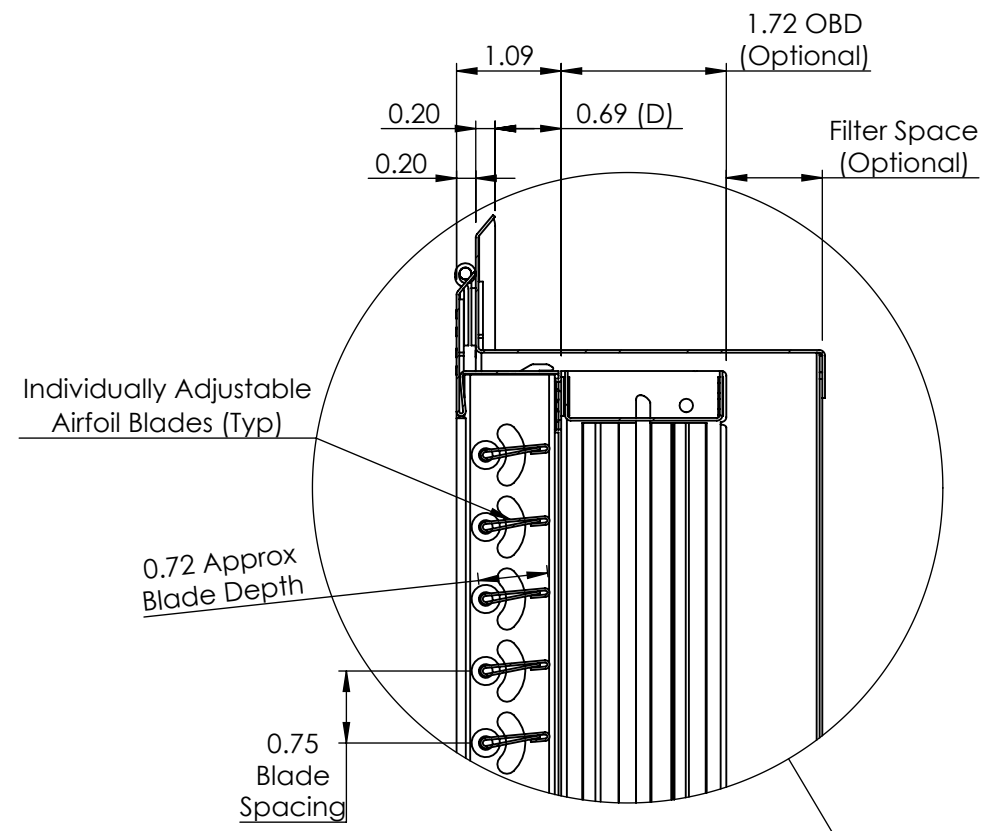

SSHFG-150

HINGED SUPPLY FILTER GRILLE
SINGLE DEFLECTION

AJ MANUFACTURING CO. INC.
8701 ELMWOOD AVE #400, KANSAS CITY, MO 64132
PH: 816.231.5522 / WWW.AJMFG.COM