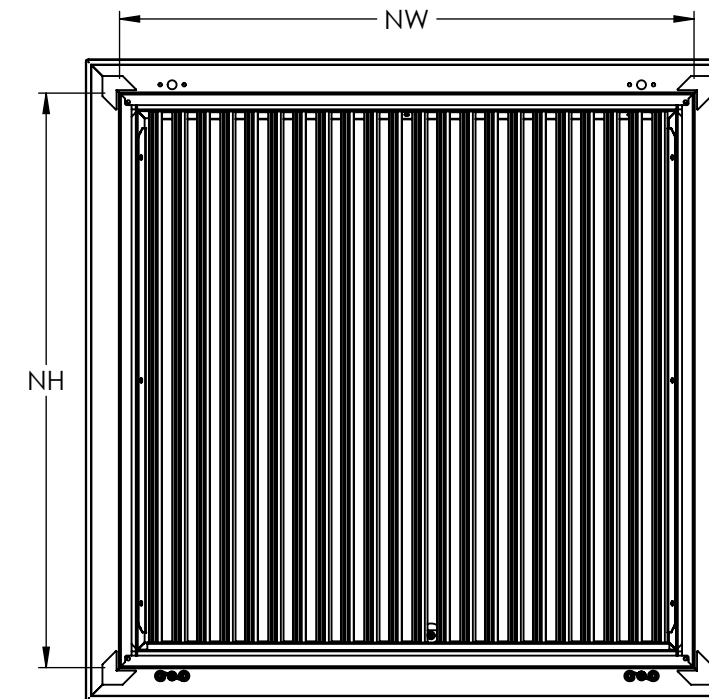

Lattice Pattern Options

SSHFG-PERF

HINGED FILTER GRILLE

AJ MANUFACTURING CO. INC.
8701 ELMWOOD AVE #400, KANSAS CITY, MO 64132
PH: 816.231.5522 / WWW.AJMFG.COM

SSHFG-MLCD

HINGED FILTER GRILLE
MODULAR LOUVERED CEILING DIFFUSER