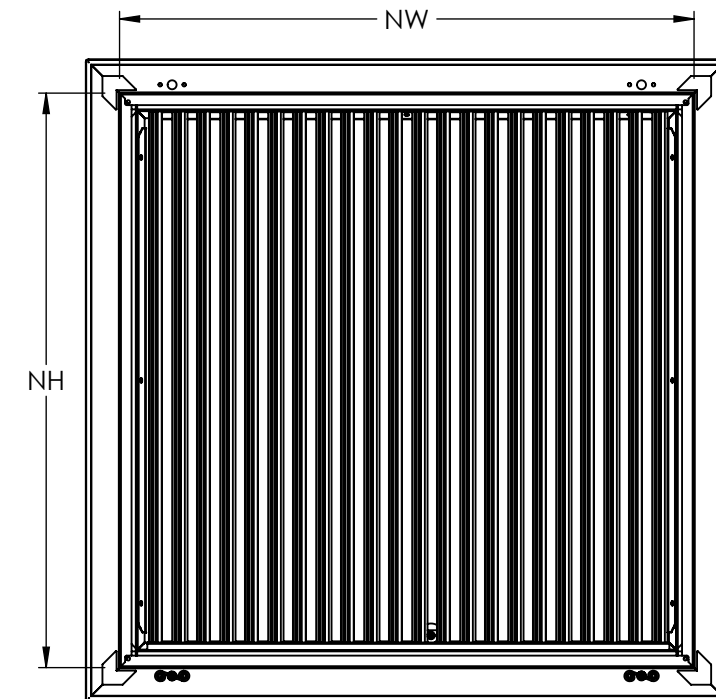

SSHFG-LATTICE

HINGED FILTER GRILLE

AJ MANUFACTURING CO. INC.
8701 ELMWOOD AVE #400, KANSAS CITY, MO 64132
PH: 816.231.5522 / WWW.AJMFG.COM

Lattice Pattern Options