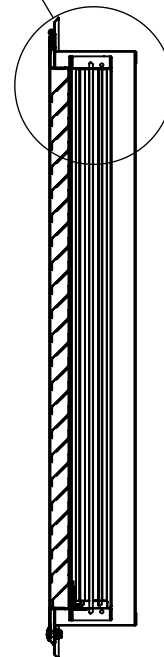

SSHFG-SSG

HINGED FILTER GRILLE
LOUVERED CEILING DIFFUSER

AJ MANUFACTURING CO. INC.
8701 ELMWOOD AVE #400, KANSAS CITY, MO 64132
PH: 816.231.5522 / WWW.AJMFG.COM