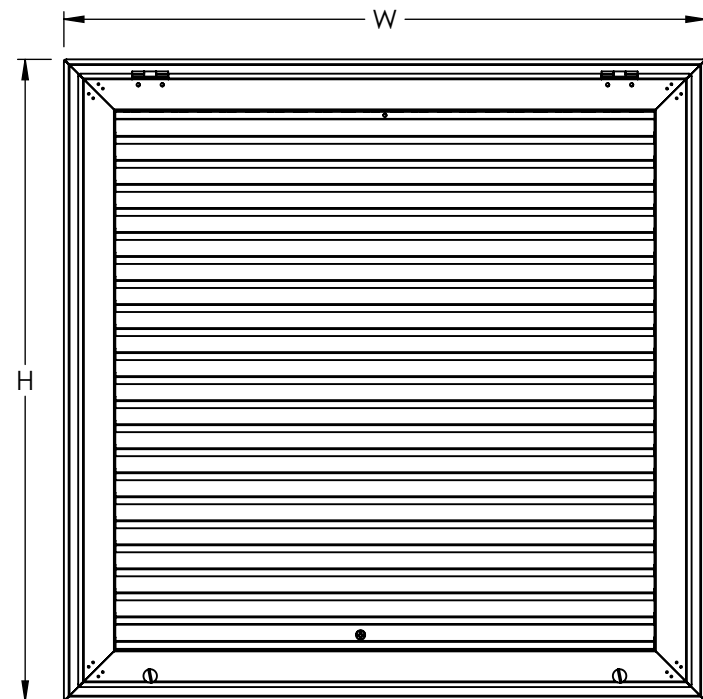

SSHFG-SSG

HINGED FILTER GRILLE
LOUVERED CEILING DIFFUSER

AJ MANUFACTURING CO. INC.
8701 ELMWOOD AVE #400, KANSAS CITY, MO 64132
PH: 816.231.5522 / WWW.AJMFG.COM