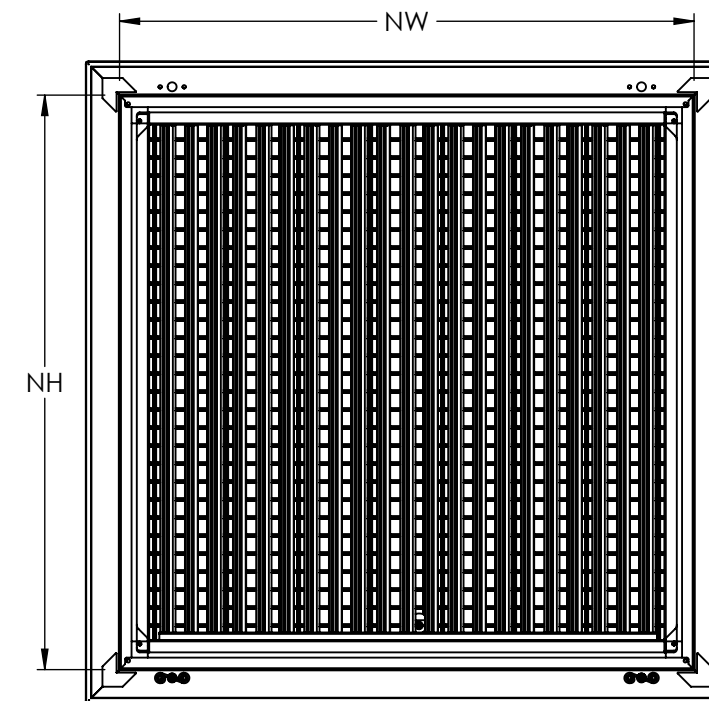

SSHFG-250

HINGED SUPPLY FILTER GRILLE
DOUBLE DEFLECTION

AJ MANUFACTURING CO. INC.
8701 ELMWOOD AVE #400, KANSAS CITY, MO 64132
PH: 816.231.5522 / WWW.AJMFG.COM