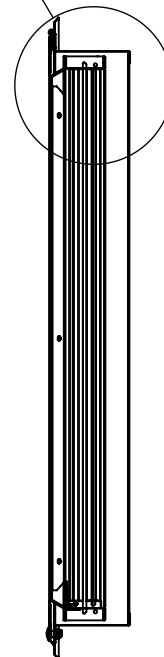

SSHFG-PERF

HINGED FILTER GRILLE

AJ MANUFACTURING CO. INC.
8701 ELMWOOD AVE #400, KANSAS CITY, MO 64132
PH: 816.231.5522 / WWW.AJMFG.COM