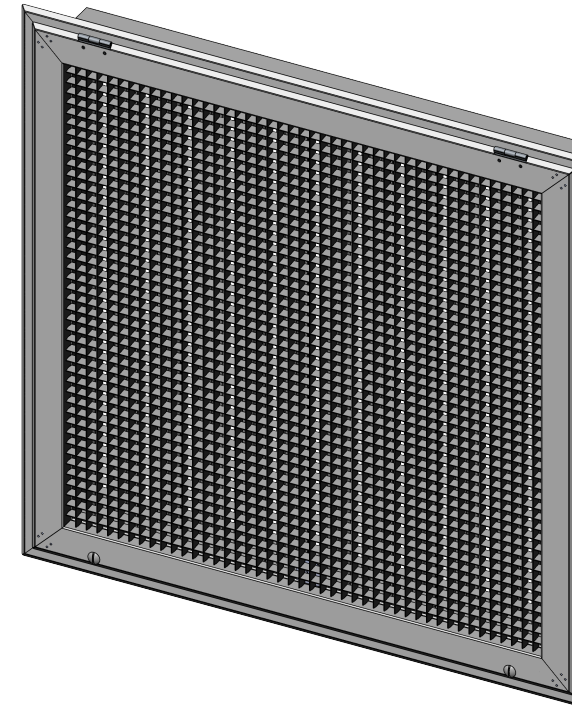

Heavy Duty Bracing (Optional)

- Horizontal Blades - 1 Support per 24" in Width of the Unit
- Vertical Blades - 1 Support per 24" in Height of the Unit

SSHFG-EC

HINGED RETURN FILTER GRILLE
EGG CRATE

AJ MANUFACTURING CO. INC.
8701 ELMWOOD AVE #400, KANSAS CITY, MO 64132
PH: 816.231.5522 / WWW.AJMFG.COM