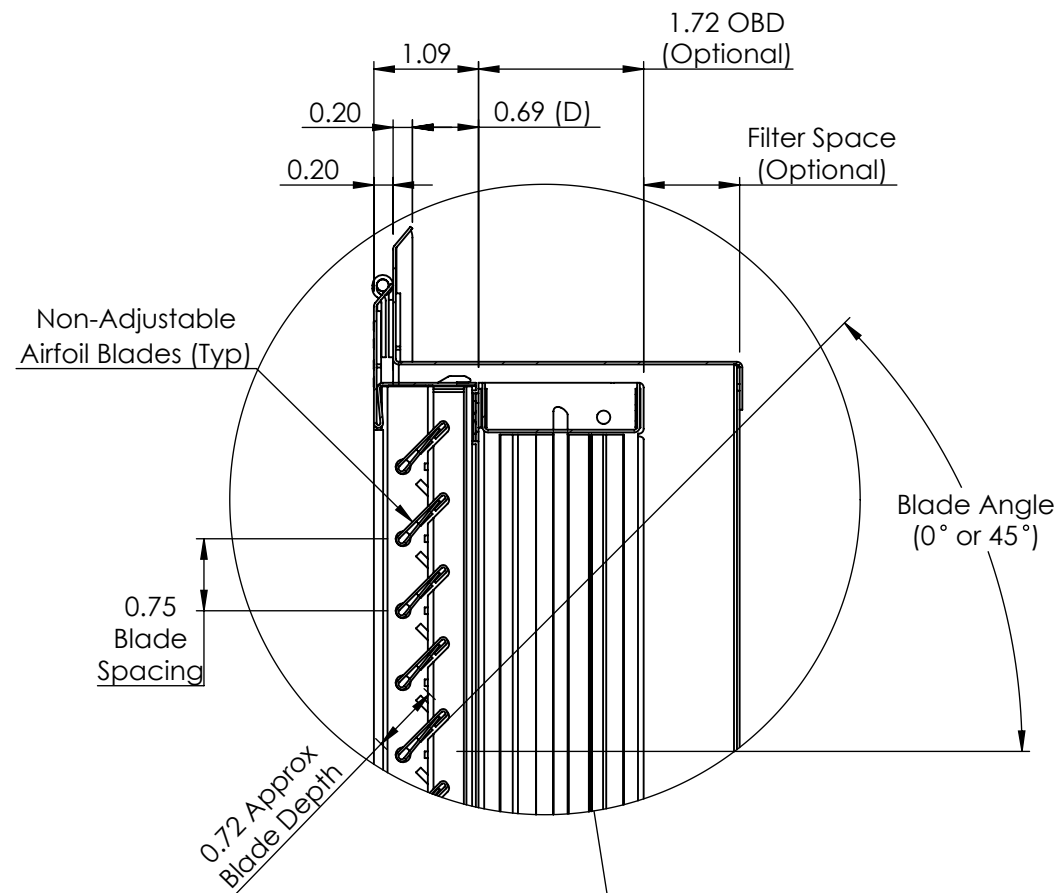

Heavy Duty Bracing (Optional)

- Horizontal Blades - 1 Support per 24" in Width of the Unit
- Vertical Blades - 1 Support per 24" in Height of the Unit

SSHFG-EC

HINGED RETURN FILTER GRILLE
EGG CRATE

AJ MANUFACTURING CO. INC.
8701 ELMWOOD AVE #400, KANSAS CITY, MO 64132
PH: 816.231.5522 / WWW.AJMFG.COM