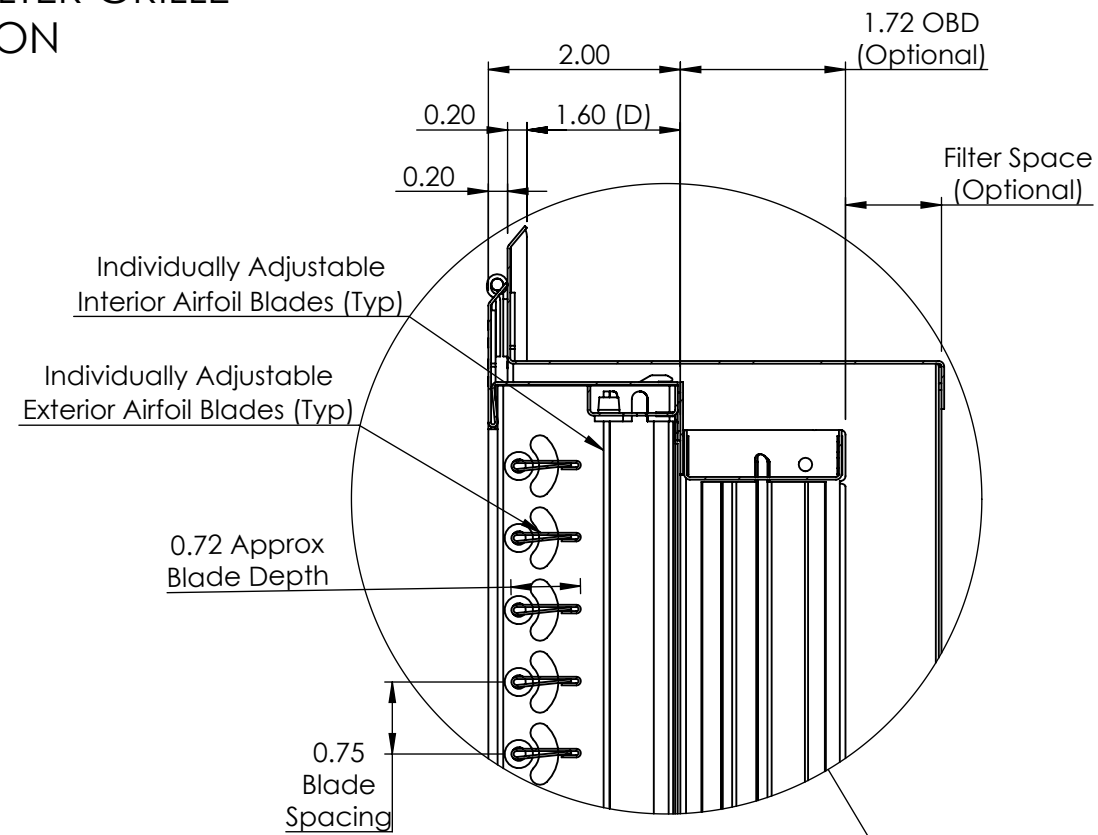

SSHFG-250

HINGED SUPPLY FILTER GRILLE
DOUBLE DEFLECTION

AJ MANUFACTURING CO. INC.
8701 ELMWOOD AVE #400, KANSAS CITY, MO 64132
PH: 816.231.5522 / WWW.AJMFG.COM