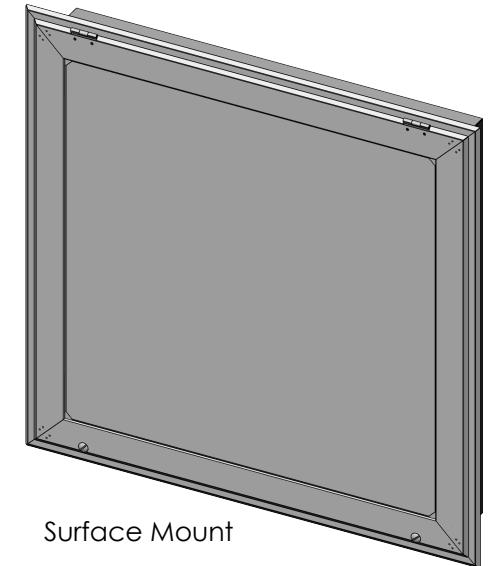

- SSG - Louvered Return Grille** (See Page 6)

- LATTICE** (See Page 7)
 - Pattern Options
 - LA LB LC LD
 - LE LF LG LH
 - LI LJ

UNIT OPTIONS (Continued)

- PERF Grille** (See Page 8)
 - Airflow Options
 - Supply Return
 - Airflow Patterns (Supply Grille Only)
 - 4-Way 3-Way 2-Way Opposite 2-Way Corner 1-Way

- MLCD - Modular Louvered Ceiling Diffuser** (See Page 9)

- Airflow Patterns
 - 4-Way 3-Way 2-Way Opposite 2-Way Corner 1-Way Order SSG

- CLCD - Concentric Louvered Ceiling Diffuser** (See Page 10)

- Airflow Patterns
 - 4-Way 3-Way 2-Way Opposite 2-Way Corner 1-Way Order SSG

AJ MANUFACTURING CO. INC.
8701 ELMWOOD AVE #400, KANSAS CITY, MO 64132
PH: 816.231.5522 / WWW.AJMFG.COM

MOUNTING STYLE	NOMINAL SIZE	OVERALL WIDTH (W)	OVERALL HEIGHT (H)	NECK WIDTH (NW)	NECK HEIGHT (NH)	DEPTH (D)
Surface Mount	12 x 12	14.75	14.75	11.94	11.94	See Detail on Unit Specific Page
	24 x 24	26.75	26.75	23.94	23.94	
	Other	Nominal + 2.75	Nominal + 2.75	Nominal - 0.06	Nominal - 0.06	
Lay-In Panel	24 x 24	23.75	23.75	--	--	0.44
	Other	Nominal - 0.25	Nominal - 0.25	--	--	