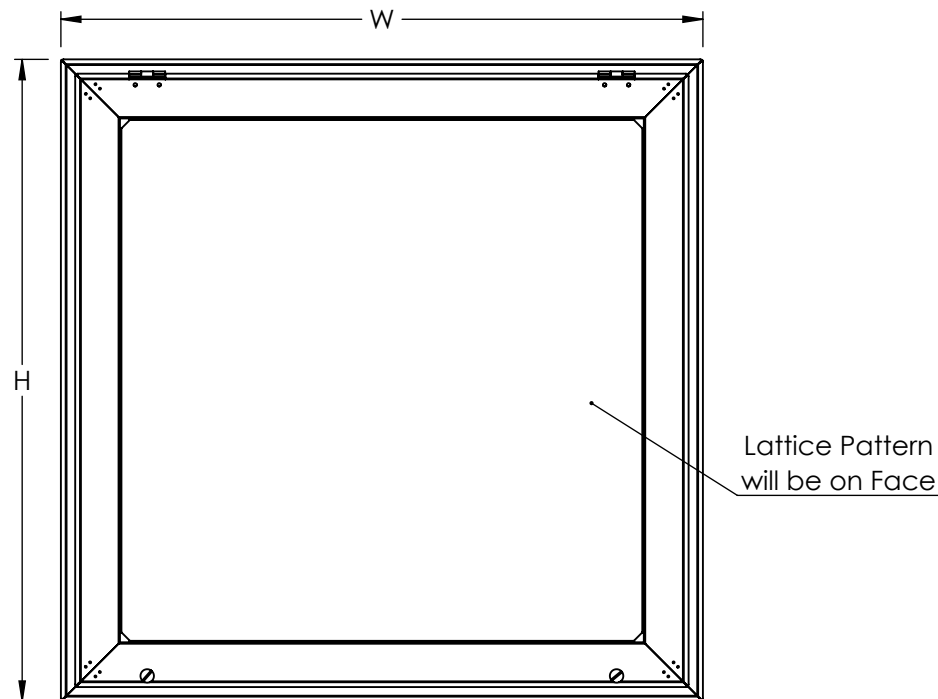

SSHFG-LATTICE

HINGED FILTER GRILLE

AJ MANUFACTURING CO. INC.
8701 ELMWOOD AVE #400, KANSAS CITY, MO 64132
PH: 816.231.5522 / WWW.AJMFG.COM

Lattice Pattern Options