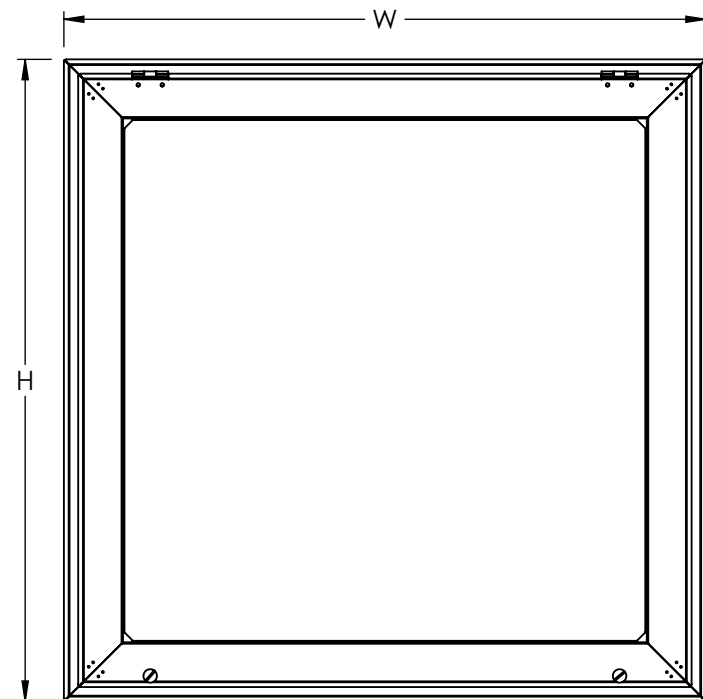

SSHFG-PERF

HINGED FILTER GRILLE

AJ MANUFACTURING CO. INC.
8701 ELMWOOD AVE #400, KANSAS CITY, MO 64132
PH: 816.231.5522 / WWW.AJMFG.COM