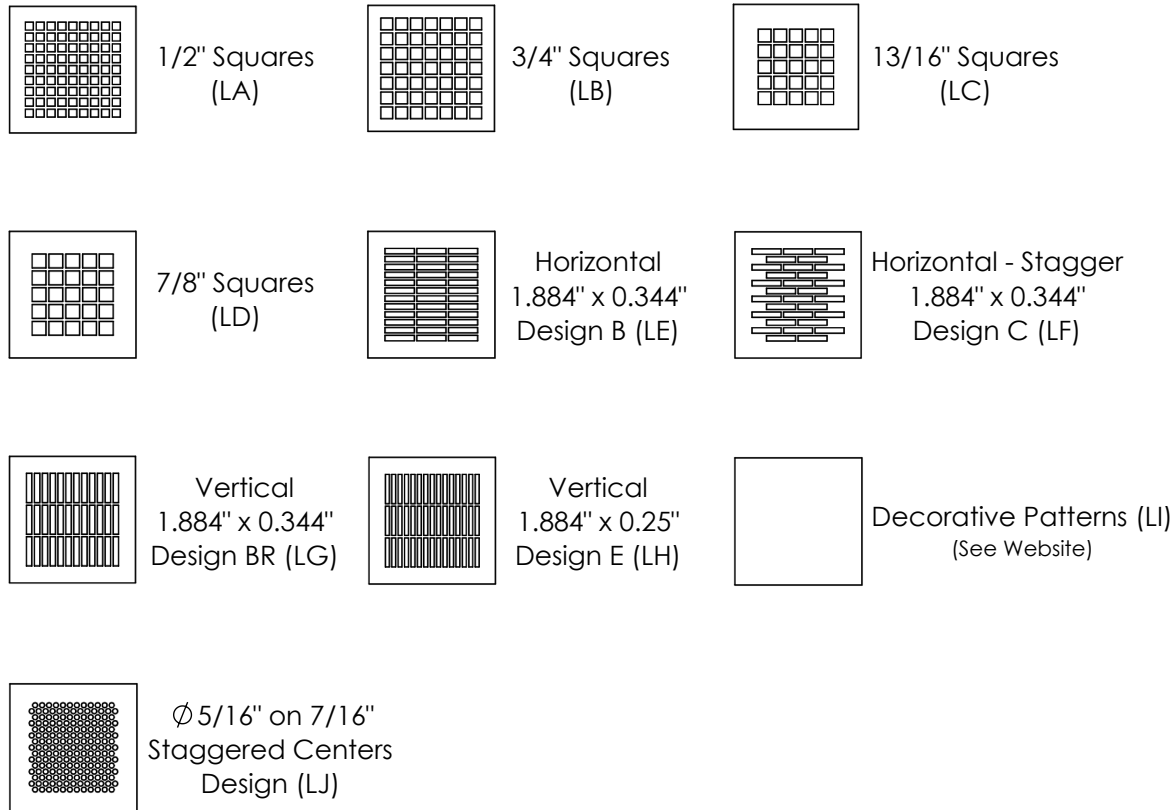

SSHFG-LATTICE

HINGED FILTER GRILLE

AJ MANUFACTURING CO. INC.
8701 ELMWOOD AVE #400, KANSAS CITY, MO 64132
PH: 816.231.5522 / WWW.AJMFG.COM

Lattice Pattern Options