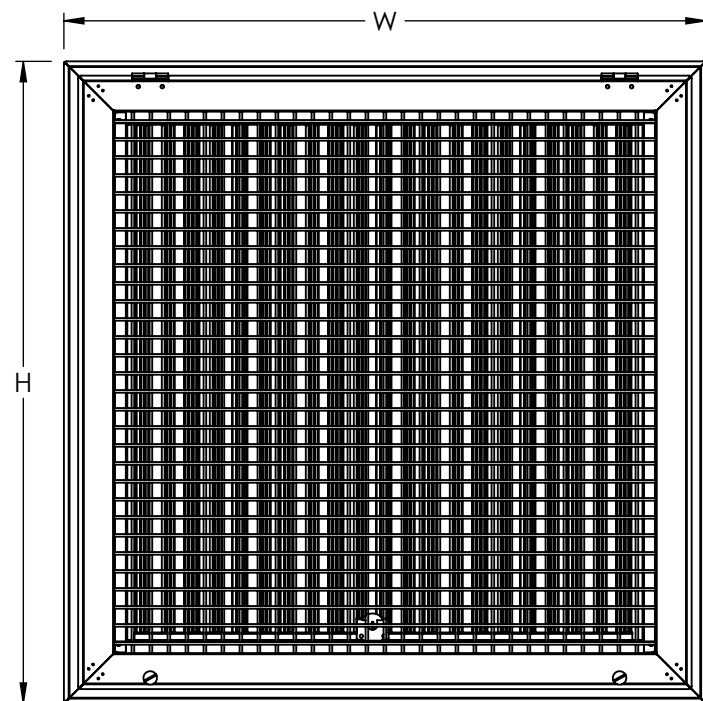

SSHFG-250

HINGED SUPPLY FILTER GRILLE
DOUBLE DEFLECTION

AJ MANUFACTURING CO. INC.
8701 ELMWOOD AVE #400, KANSAS CITY, MO 64132
PH: 816.231.5522 / WWW.AJMFG.COM