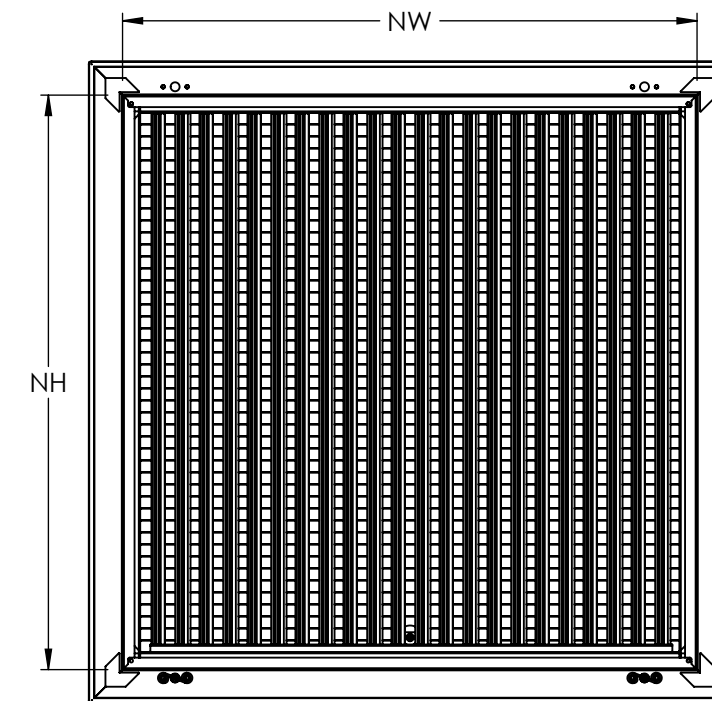

Heavy Duty Bracing (Optional)

- Horizontal Blades - 1 Support per 24" in Width of the Unit
- Vertical Blades - 1 Support per 24" in Height of the Unit

SSHFG-EC

HINGED RETURN FILTER GRILLE
EGG CRATE

AJ MANUFACTURING CO. INC.
8701 ELMWOOD AVE #400, KANSAS CITY, MO 64132
PH: 816.231.5522 / WWW.AJMFG.COM