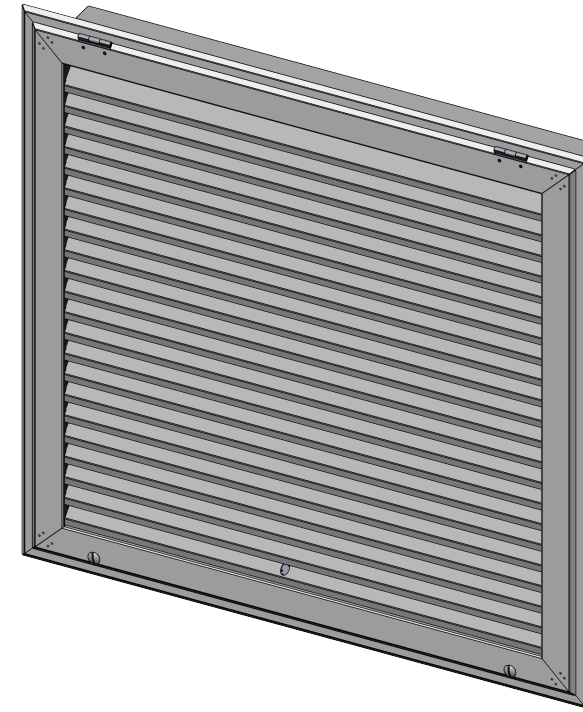

SSHFG-SSG

HINGED FILTER GRILLE
LOUVERED CEILING DIFFUSER

AJ MANUFACTURING CO. INC.
8701 ELMWOOD AVE #400, KANSAS CITY, MO 64132
PH: 816.231.5522 / WWW.AJMFG.COM