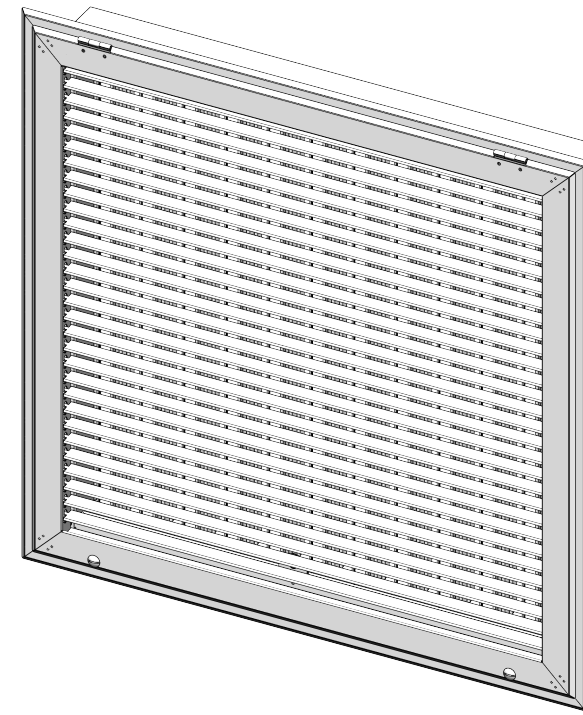

SSHFG-150

HINGED SUPPLY FILTER GRILLE
SINGLE DEFLECTION

AJ MANUFACTURING CO. INC.
8701 ELMWOOD AVE #400, KANSAS CITY, MO 64132
PH: 816.231.5522 / WWW.AJMFG.COM