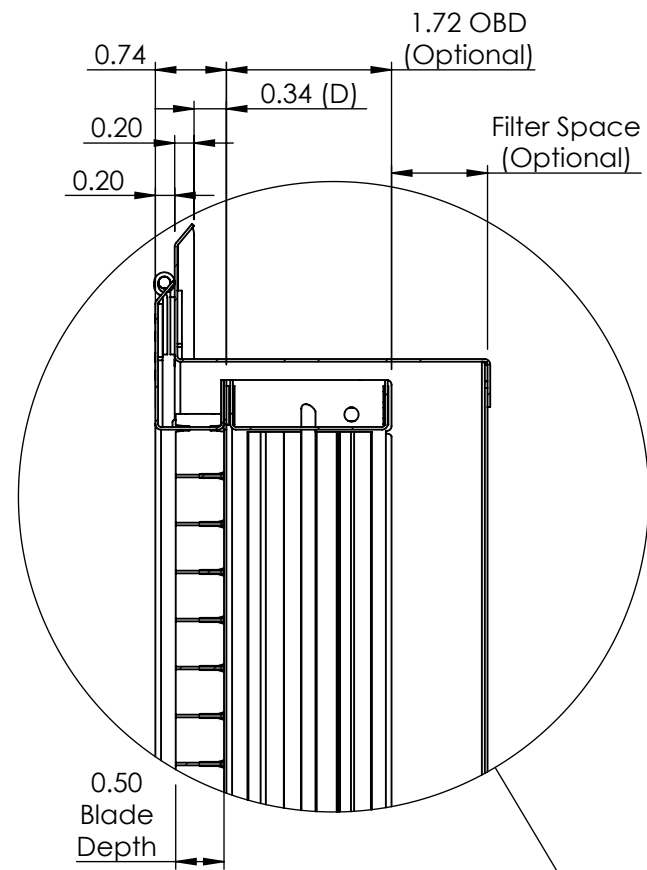

Heavy Duty Bracing (Optional)

- Horizontal Blades - 1 Support per 24" in Width of the Unit
- Vertical Blades - 1 Support per 24" in Height of the Unit

SSHFG-EC

HINGED RETURN FILTER GRILLE
EGG CRATE

AJ MANUFACTURING CO. INC.
8701 ELMWOOD AVE #400, KANSAS CITY, MO 64132
PH: 816.231.5522 / WWW.AJMFG.COM