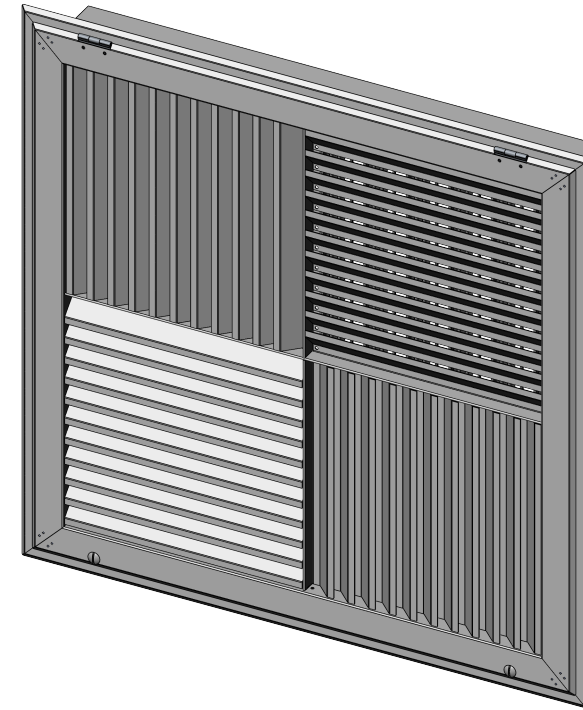

SSHFG-MLCD

HINGED FILTER GRILLE
MODULAR LOUVERED CEILING DIFFUSER

AJ MANUFACTURING CO. INC.
8701 ELMWOOD AVE #400, KANSAS CITY, MO 64132
PH: 816.231.5522 / WWW.AJMFG.COM