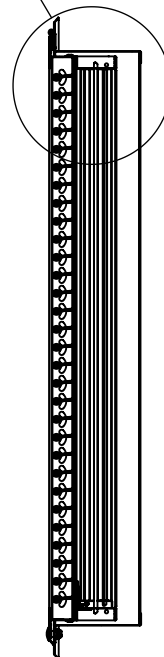

SSHFG-150

HINGED SUPPLY FILTER GRILLE
SINGLE DEFLECTION

AJ MANUFACTURING CO. INC.
8701 ELMWOOD AVE #400, KANSAS CITY, MO 64132
PH: 816.231.5522 / WWW.AJMFG.COM