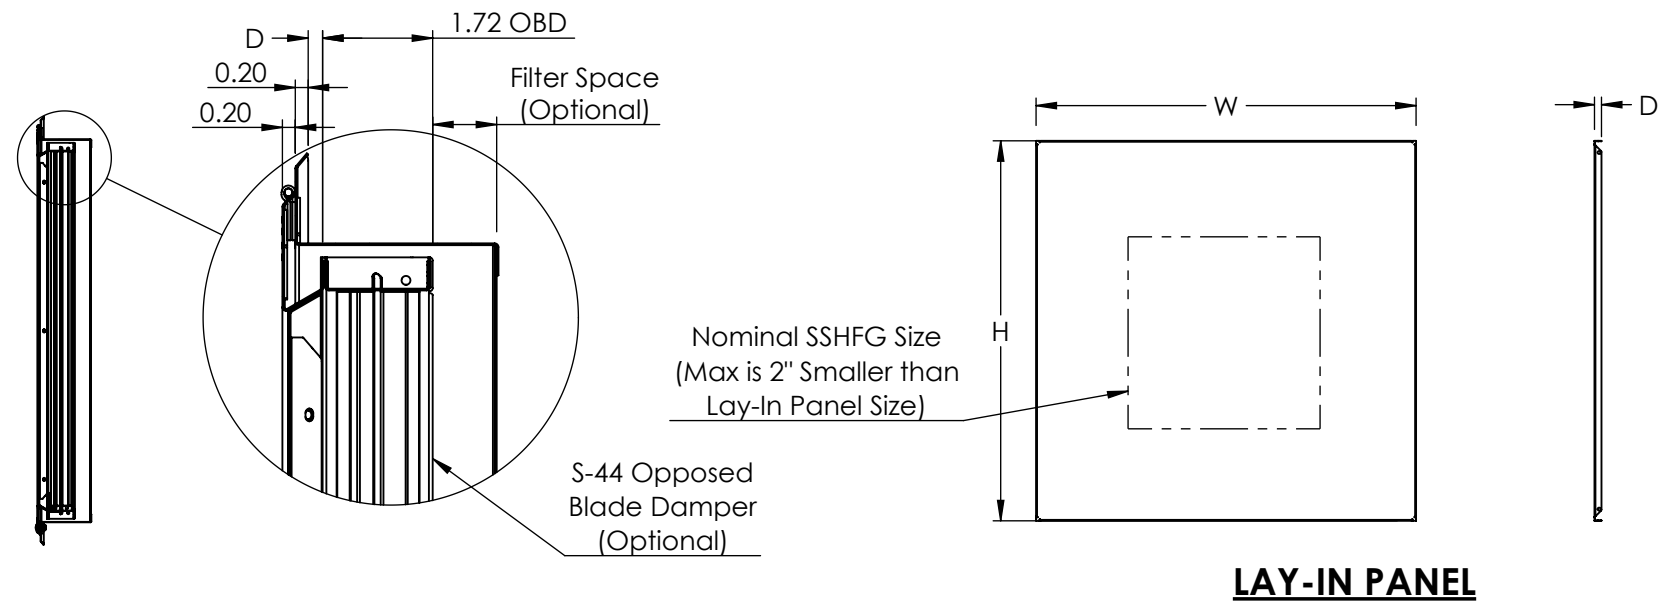

MOUNTING STYLE	NOMINAL SIZE	OVERALL WIDTH (W)	OVERALL HEIGHT (H)	NECK WIDTH (NW)	NECK HEIGHT (NH)	DEPTH (D)
Surface Mount	12 x 12	14.75	14.75	11.94	11.94	See Detail on Unit Specific Page
	24 x 24	26.75	26.75	23.94	23.94	
	Other	Nominal + 2.75	Nominal + 2.75	Nominal - 0.06	Nominal - 0.06	
Lay-In Panel	24 x 24	23.75	23.75	--	--	0.44
	Other	Nominal - 0.25	Nominal - 0.25	--	--