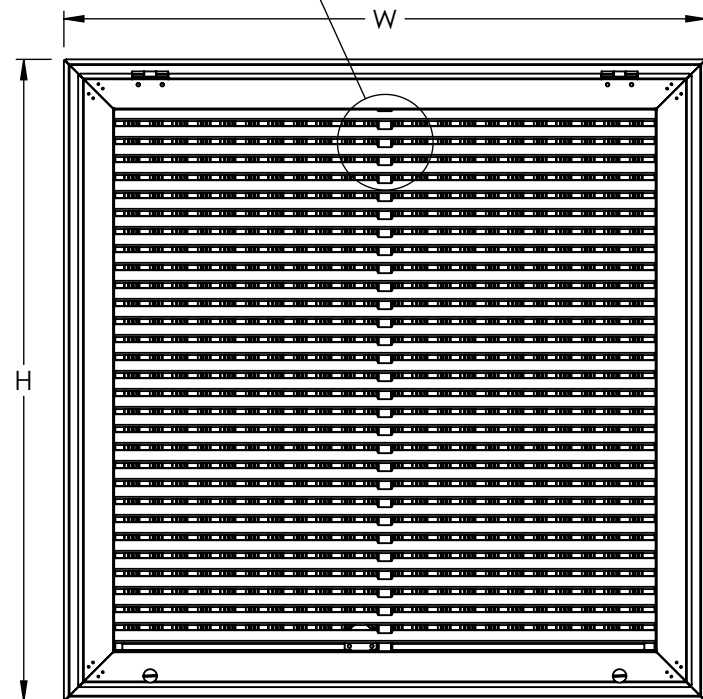

Heavy Duty Bracing (Optional)

- Horizontal Blades - 1 Support per 24" in Width of the Unit
- Vertical Blades - 1 Support per 24" in Height of the Unit

SSHFG-EC

HINGED RETURN FILTER GRILLE
EGG CRATE

AJ MANUFACTURING CO. INC.
8701 ELMWOOD AVE #400, KANSAS CITY, MO 64132
PH: 816.231.5522 / WWW.AJMFG.COM