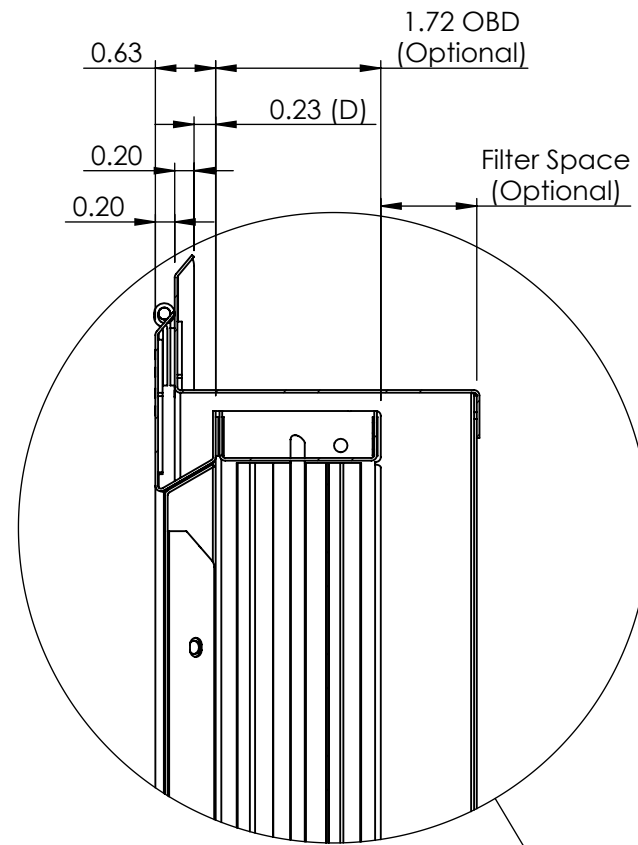

SSHFG-PERF

HINGED FILTER GRILLE

AJ MANUFACTURING CO. INC.
8701 ELMWOOD AVE #400, KANSAS CITY, MO 64132
PH: 816.231.5522 / WWW.AJMFG.COM