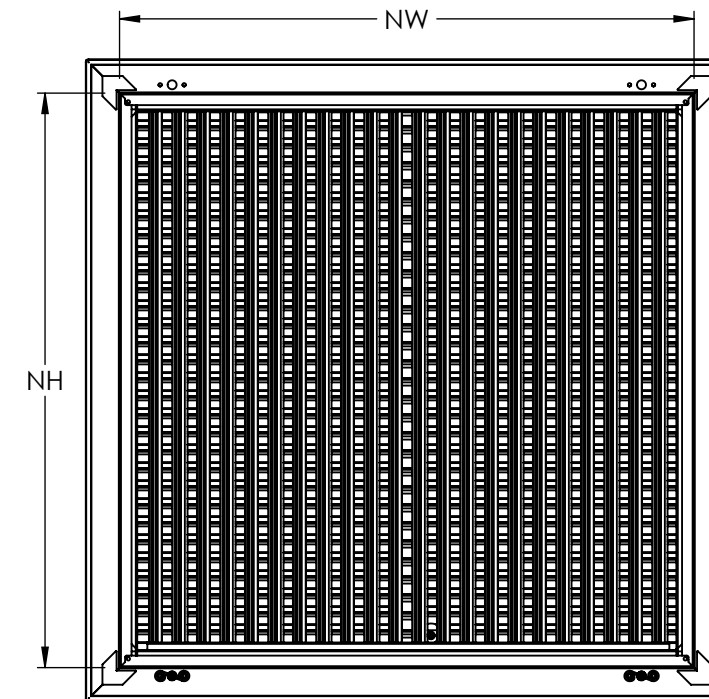

Heavy Duty Bracing (Optional)

- Horizontal Blades - 1 Support per 24" in Width of the Unit
- Vertical Blades - 1 Support per 24" in Height of the Unit

SSHFG-EC

HINGED RETURN FILTER GRILLE
EGG CRATE

AJ MANUFACTURING CO. INC.
8701 ELMWOOD AVE #400, KANSAS CITY, MO 64132
PH: 816.231.5522 / WWW.AJMFG.COM